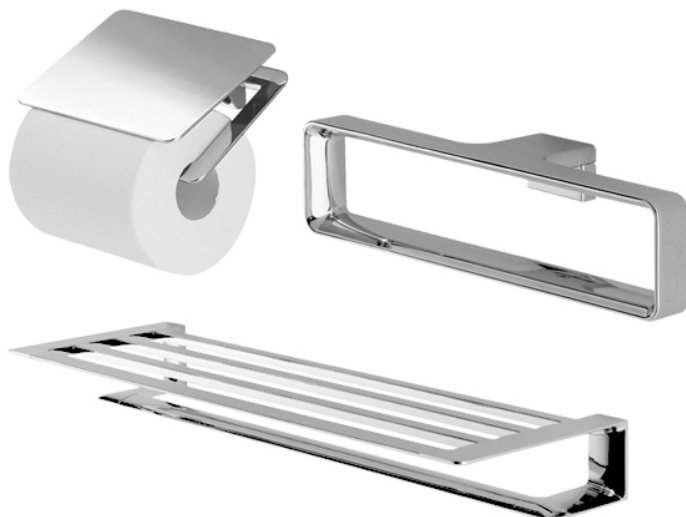

### G Selection Accessories Set

### Features

- Gorgeous and Generous Design
- Beautiful Curves, Noble Quality
- Easy to use and install

### Specifications

YH902C:	151W x 90D x 74H mm
YTT902C:	211W x 53D x 50H mm
YTS902BC:	636W x 200D x 69H mm

### Parts description

- **YH902C**  
Paper Holder
- **YTT902C**  
Towel Ring
- **YTS902BC**  
Towel Shelf