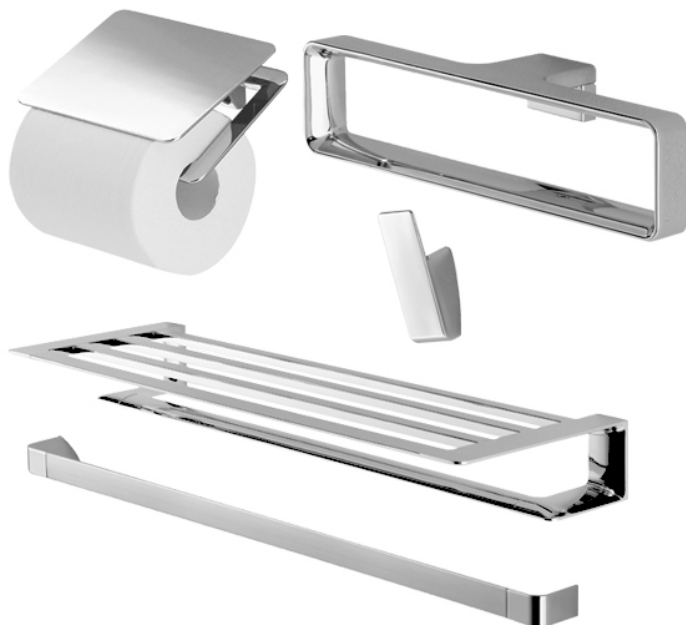

### G Selection Accessories Set

### Features

- Gorgeous and Generous Design
- Beautiful Curves, Noble Quality
- Easy to use and install

### Parts description

- **YH902C**  
Paper Holder
- **YTT902C**  
Towel Ring
- **YTS902BC**  
Towel Shelf
- **YRH902C**  
Robe Hook
- **YT902S6C**  
Towel Bar