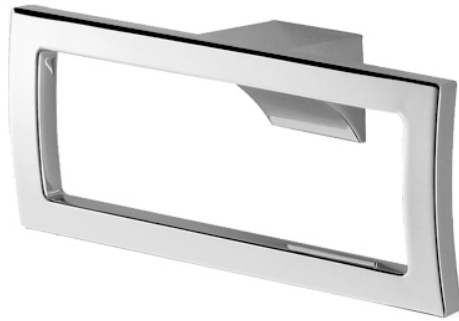

G Selection
Towel Ring

Features

- Gorgeous and Generous Design
- Beautiful Curves, Noble Quality
- Easy to use and install

Specifications

Size: 200W x 47D x 74H mm

Parts description

- **YTT903C**
Towel Ring