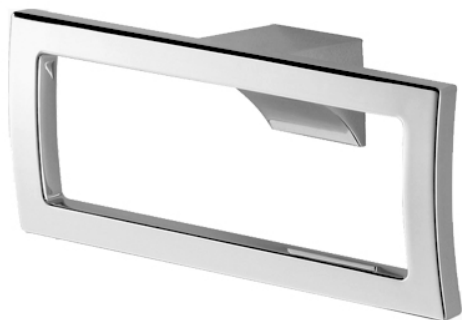

G Selection  
Towel Ring

### Features

- Gorgeous and Generous Design
- Beautiful Curves, Noble Quality
- Easy to use and install

### Specifications

Size: 200W x 47D x 74H mm

### Parts description

- **YTT903C**  
Towel Ring