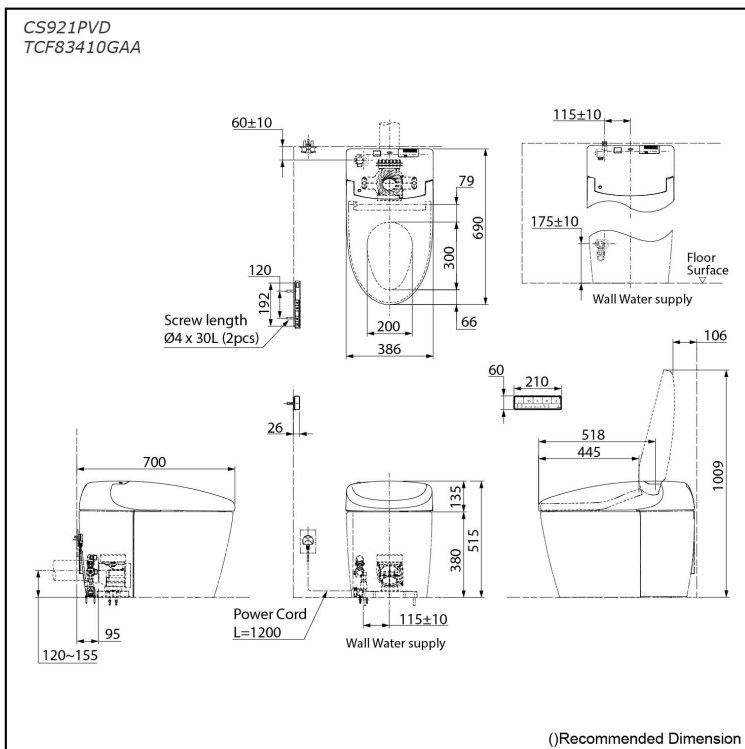

Specifications

Flush system:	TORNADO FLUSH
Water Use:	4.5L / 3.0L
Rough-in:	120~155 mm
Bowl Shape:	Elongated
Water Pressure:	0.05MPa~0.75MPa
Power Rating:	220~240V, 50/60Hz, 843~852W
Length of Power Cord:	1.2 m
Material:	Bowl -Vitreous China Seat & Cover -Plastic Remote Controller -Plastic
Size:	386Wx690Dx515H mm

Parts description

- CS921PVD Water Closet Bowl (P-Trap) (Rough-in 120~155)
- TCF83410GAA WASHLET unit

Colors

White (#NW1)

Certifications

Important Note

- Do not use other water than allowed by the laws and ordinances of the region of use. Only use portable water.