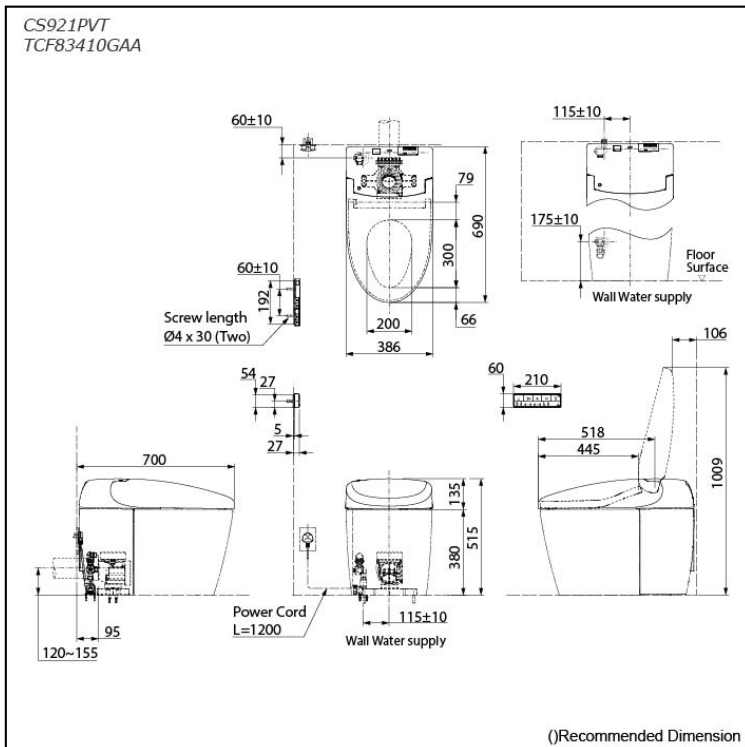

Specifications

Flush system:	TORNADO FLUSH
Water Use:	4.5L / 3.0L
Rough-in:	120~155 mm
Bowl Shape:	Elongated
Water Pressure:	0.05MPa~0.75MPa
Power Rating:	220~240V, 50/60Hz, 843~852W
Length of Power Cord:	1.2 m
Material:	Bowl -Vitreous China Seat & Cover -Plastic Remote Controller -Aluminium
Size:	386Wx690Dx515H mm

Parts description

- **CS921PVT**
Water Closet Bowl (P-Trap)
(Rough-in 120~155)
- **TCF83410GAA**
WASHLET unit

Colors

White (#NW1)

Important Note

- Do not use other water than allowed by the laws and ordinances of the region of use. Only use portable water.