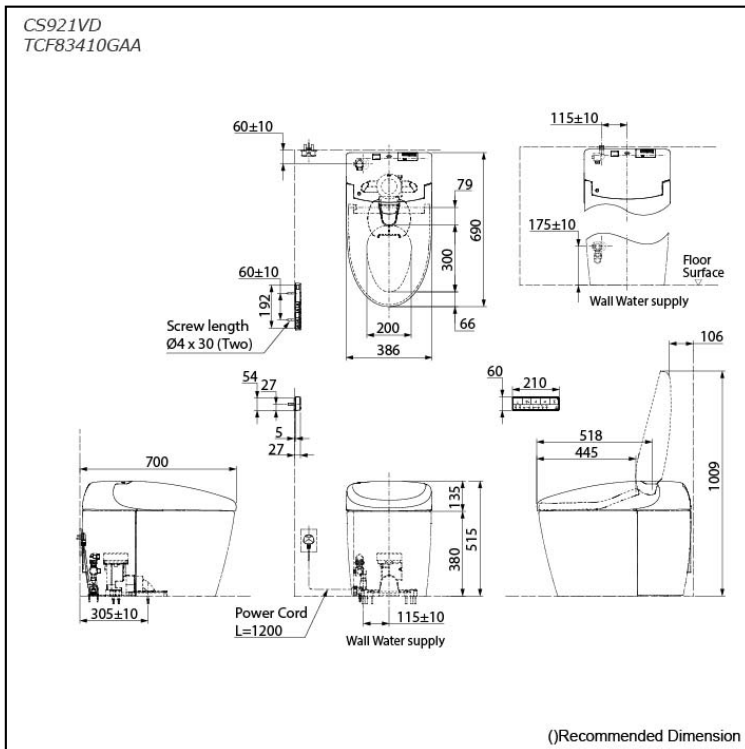

Specifications

Flush system:	TORNADO FLUSH
Water Use:	3.8L / 3.0L
Rough-in:	305 mm
Bowl Shape:	Elongated
Water Pressure:	0.05MPa~0.75MPa
Power Rating:	220~240V, 50/60Hz, 843~852W
Length of Power Cord:	1.2 m
Material:	Bowl -Vitreous China Seat & Cover -Plastic Remote Controller -Aluminium
Size:	386Wx690Dx515H mm

Parts description

- **CS921VD**
Water Closet Bowl (S-Trap)
(Rough-in 305)
- **TCF83410GAA**
WASHLET unit

Optional Parts

- T53P100VR
Floor Flange

Colors

White (#NW1)

Certifications

Important Note