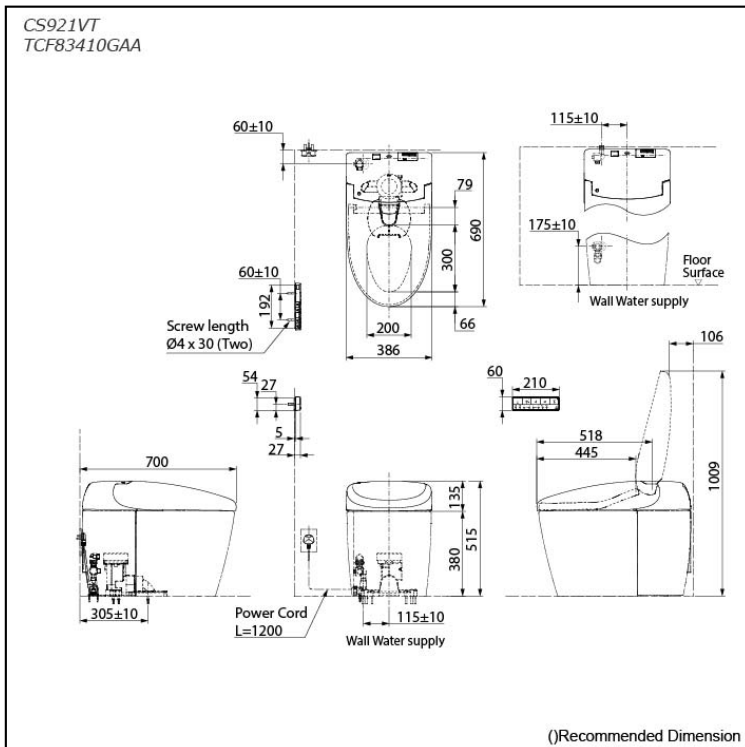

Specifications

Flush system:	TORNADO FLUSH
Water Use:	3.8L / 3.0L
Rough-in:	305 mm
Bowl Shape:	Elongated
Water Pressure:	0.05MPa~0.75MPa
Power Rating:	220~240V, 50/60Hz, 843~852W
Length of Power Cord:	1.2 m
Material:	Bowl -Vitreous China Seat & Cover -Plastic Remote Controller -Aluminium
Size:	386Wx690Dx515H mm

Parts description

- **CS921VT**
Water Closet Bowl (S-Trap)
(Rough-in 305)
- **TCF83410GAA**
WASHLET unit

Optional Parts

- T53P100VR
Floor Flange

Colors

White (#NW1)

Important Note

- Do not use other water than allowed by the laws and ordinances of the region of use. Only use portable water.