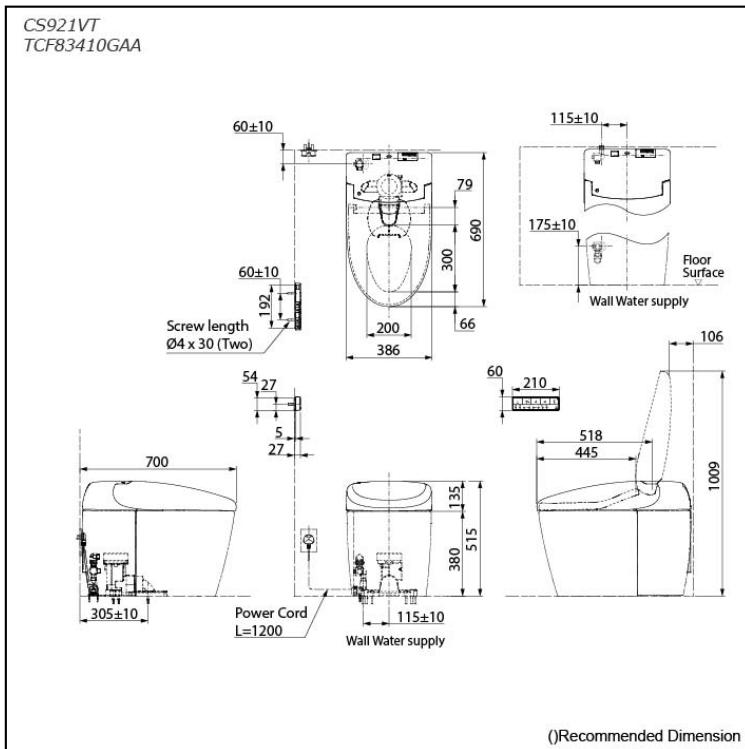

Colors

White (#NW1)