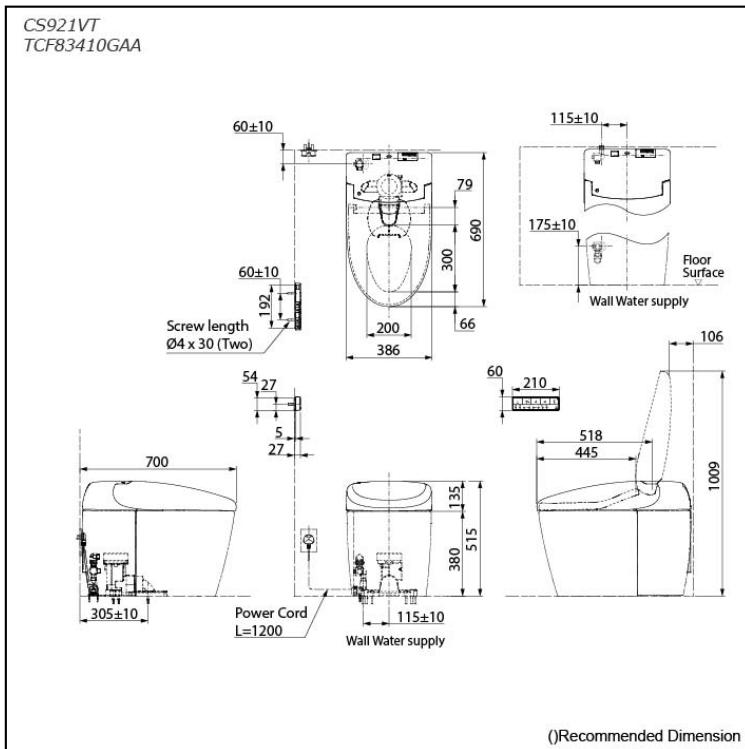

Specifications

Flush system:	TORNADO FLUSH
Water Use:	3.8L / 3.0L
Rough-in:	305 mm
Bowl Shape:	Elongated
Water Pressure:	0.05MPa~0.75MPa
Power Rating:	220~240V, 50/60Hz, 843~852W
Length of Power Cord:	1.2 m
Material:	Bowl -Vitreous China Seat & Cover -Plastic Remote Controller -Aluminium
Size:	386Wx690Dx515H mm

Parts description

- **CS921VT**
Water Closet Bowl (S-Trap)
(Rough-in 305)
- **TCF83410GAA**
WASHLET unit

Optional Parts

- T53P100VR
Floor Flange

Colors

White (#NW1)

Important Note

- Do not use other water than allowed by the laws and ordinances of the region of use. Only use portable water.