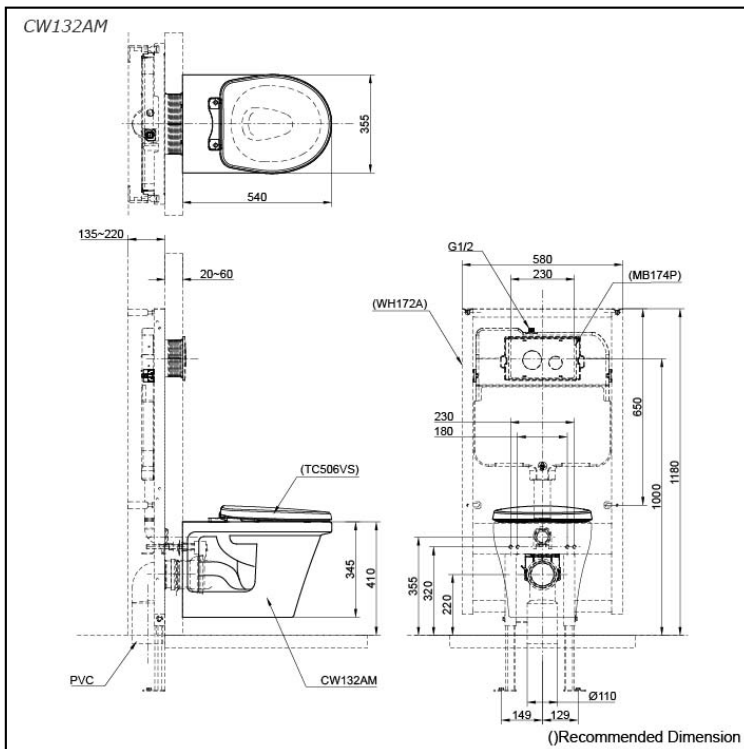

Specifications

Flush system:	TORNADO FLUSH
Water Use:	4.5L / 3L
Rough-in:	H=220 mm
Bowl Shape:	Round
Water Pressure:	0.05MPa~0.75MPa
Size:	355Wx540Dx345H mm

Parts description

Seat & Cover is **not included**.

- **CW132AM**
Round Wall Hung Closet Bowl (P-Trap)
(Rough-in 220)

Optional Parts

- WH172A
Concealed Cistern w/Frame
- WH142A
Concealed Cistern w/Frame
(Low Type)
- TC506VS
Soft Close Seat & Cover (PP)
- MB174P
Flush Panel