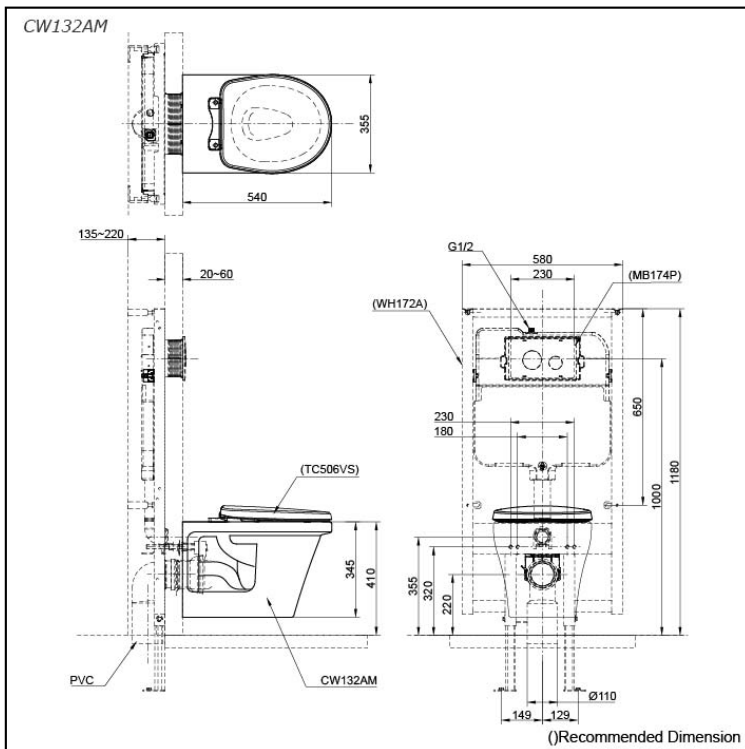

Optional Parts

- WH172A
  Concealed Cistern w/Frame
- WH142A
  Concealed Cistern w/Frame
  (Low Type)
- TC506VS
  Soft Close Seat & Cover (PP)
- MB174P
  Flush Panel