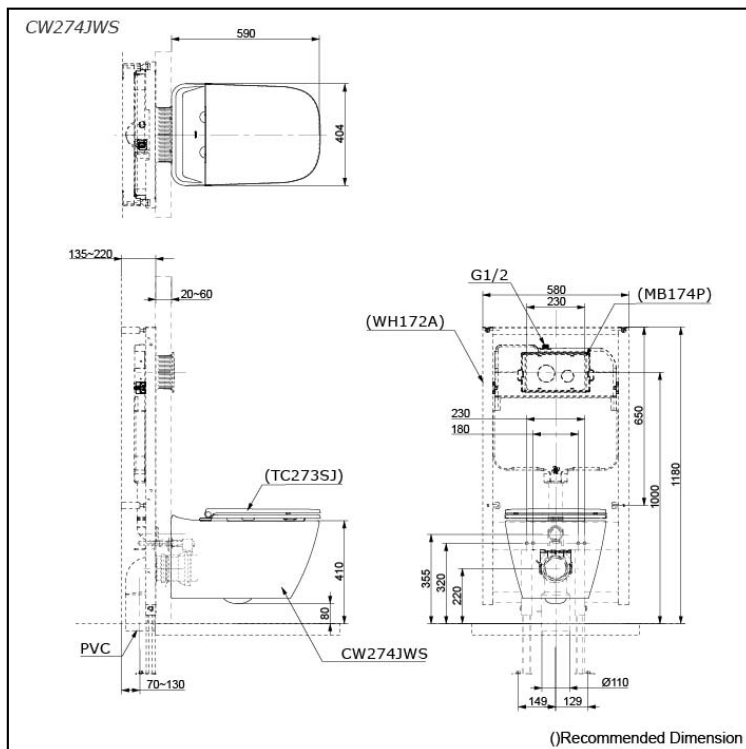

Alisei WALL HUNG TOILET

Features

- Unique sculpted design, Wall Hung Toilet
- Wall Hung types, easy cleaning
- TORNADO FLUSH for powerful flushing effect with less amount of water
- CEFIONTECT Technology: super smooth, ion barrier glazing for a clean toilet bowl
- RIMLESS DESIGN bowl ensures easy cleaning and ultimate hygiene
- WATER SAVING

Specifications

Flush system:	TORNADO FLUSH
Water Use:	4.5L / 3L
Rough-in:	H=220 mm
Bowl Shape:	Elongated
Water Pressure:	0.05MPa~0.75MPa
Size:	404Wx590Dx330H mm

Parts description

Seat & Cover is **not included**.

- **CW274JWS**
Elongated Wall Hung Closet Bowl w/
Invisible Fixing Kit (P-Trap) (Rough-in 220)

Optional Parts

- WH172A
Concealed Cistern w/Frame
- TC273SJ
Soft close Seat & Cover
- MB174P
Flush Panel

NOTE