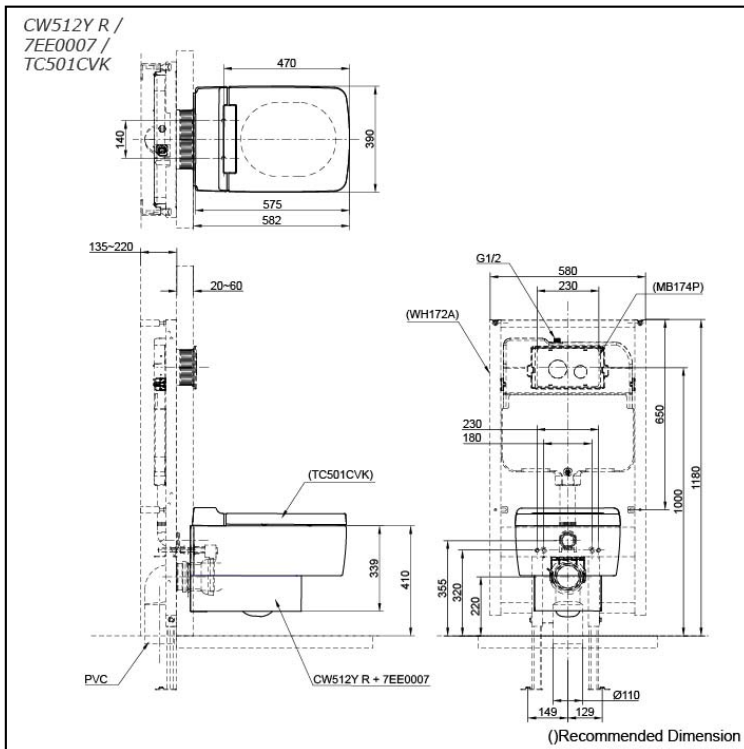

RENESSE WALL HUNG TOILET

Features

- Stylish design for RENESSE Suite
- TORNADO FLUSH for powerful flushing effect with less amount of water
- Dual Flush System
- CEFIONTECT technology; super smooth ion barrier glazing for a clean Toilet bowl
- Wall hung type, easy cleaning

Specifications

Flush system:	TORNADO FLUSH
Water Use:	4.5L / 3L
Rough-in:	H=220 mm
Bowl Shape:	Elongated
Water Pressure:	0.05MPa~0.75MPa
Size:	390Wx582Dx339H mm

Parts description

Fittings and Seat & Cover are not included

- **CW512Y R**
Elongated Wall Hung Closet Bowl (P-Trap)
(Rough-in 220)

Optional Parts

- 7EE0007
Metallic Cover
- WH172A
Concealed Cistern w/Frame
- WH142A
Concealed Cistern w/Frame
(Low Type)
- TC501CVK
Soft Close Seat & Cover (Urea Resin)
- MB174P
Flush Panel