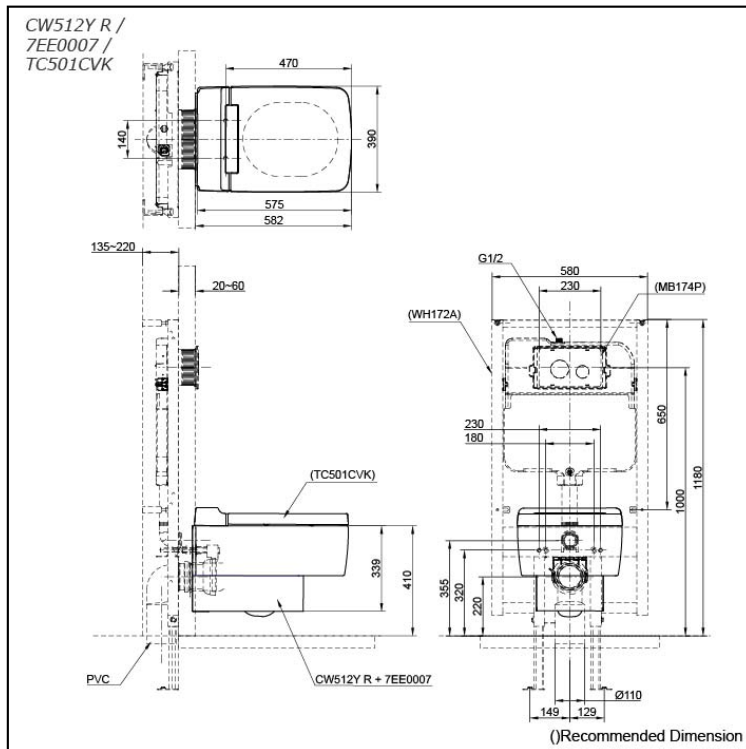

RENESSE WALL HUNG TOILET

Features

- Stylish design for RENESSE Suite
- TORNADO FLUSH for powerful flushing effect with less amount of water
- Dual Flush System
- CEFIONTECT technology; super smooth ion barrier glazing for a clean Toilet bowl
- Wall hung type, easy cleaning

Specifications

Flush system:	TORNADO FLUSH
Water Use:	4.5L / 3L
Rough-in:	H=220 mm
Bowl Shape:	Elongated
Water Pressure:	0.05MPa~0.75MPa
Size:	390Wx582Dx339H mm

Parts description

Fittings and Seat & Cover are not included

- **CW512Y R**
Elongated Wall Hung Closet Bowl (P-Trap)
(Rough-in 220)

Optional Parts

- 7EE0007
Metallic Cover
- WH172A
Concealed Cistern w/Frame
- WH142A
Concealed Cistern w/Frame
(Low Type)
- TC501CVK
Soft Close Seat & Cover (Urea Resin)
- MB174P
Flush Panel