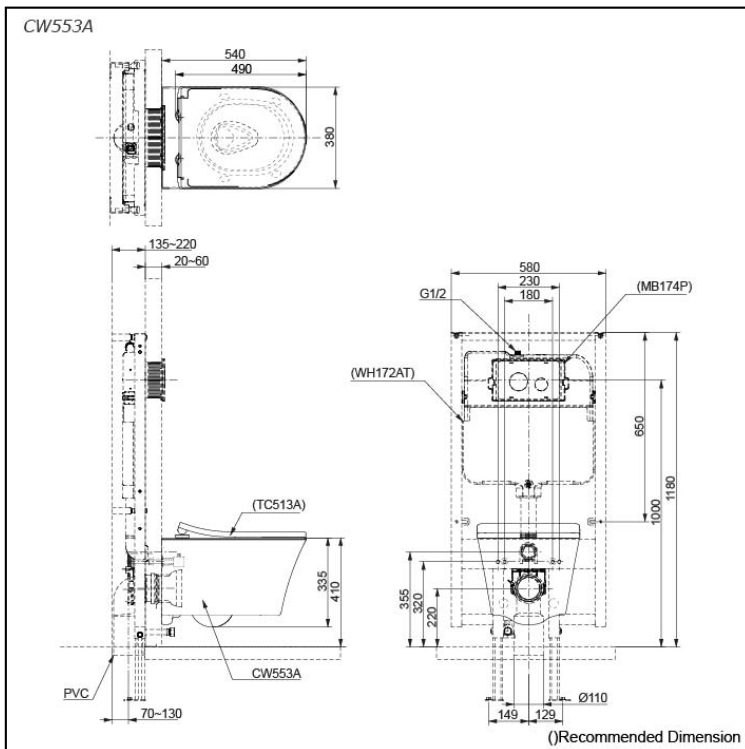

## WALL HUNG TOILET

## Specifications

Flush system:	TORNADO FLUSH
Water Use:	4.5L / 3L
Rough-in:	H=220 mm
Bowl Shape:	D-Shape
Water Pressure:	0.05MPa~0.75MPa
Size:	380Wx540Dx335H mm

## Parts description

Seat & Cover is **not included**.

- **CW553A**  
D-Shape Wall Hung Closet Bowl (P-Trap)  
(w/o Concealed Washlet Connection)  
(Rough-in 220)