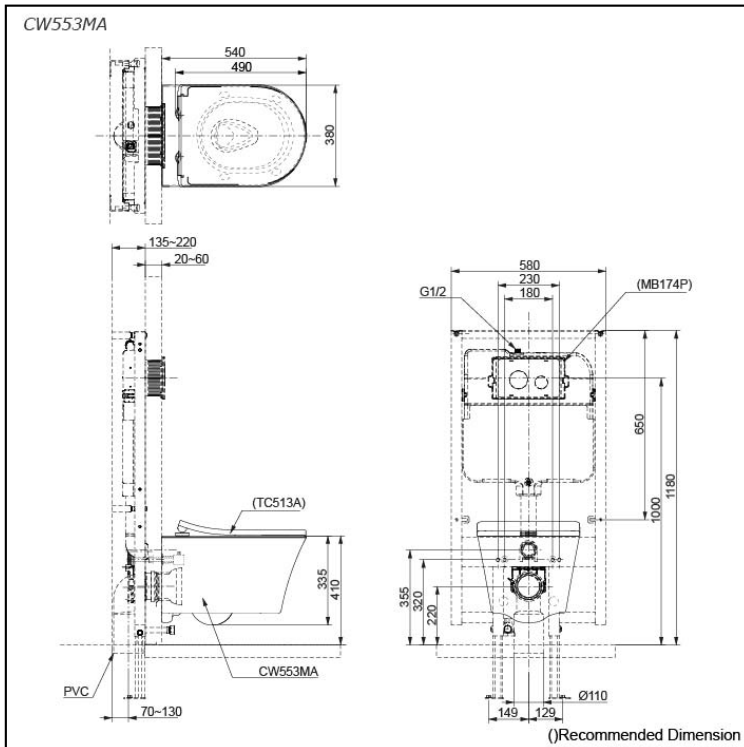

WALL HUNG TOILET

Features

- Sleek and Stylish Design
- TORNADO FLUSH for powerful flushing effect with less amount of water
- WATER SAVING
- CEFIONTECT technology; super smooth ion barrier glazing for a clean Toilet bowl
- RIMLESS DESIGN bowl ensures easy cleaning and ultimate hygiene
- Fixing from the top of the bowl for Easy Installation

Specifications

Flush system:	TORNADO FLUSH
Water Use:	5.0L / 3.0L
Rough-in:	H=220 mm
Bowl Shape:	D-Shape
Water Pressure:	0.05MPa~0.75MPa
Size:	380Wx540Dx335H mm

Parts description

Seat & Cover is **not included**.

- **CW553MA**
D-Shape Wall Hung Closet Bowl (P-Trap)
(w/o Concealed Washlet Connection)
(Rough-in 220)

Optional Parts

- TC513A
Seat & Cover
- MB174P
Flush Panel

NOTE

- **DO NOT COUPLE THIS WC WITH FLUSH VALVE**
- **Actual Seat & Cover may differ from the image above**