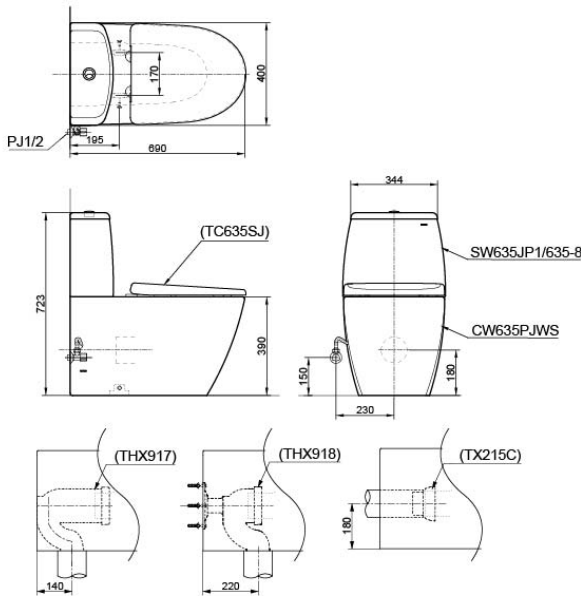

CW635PJWS / SW635JP1/635-8

()Recommended Dimension

Features

- Stylish design, high profile Close Coupled Toilet
- Dual Flush System
- Wall-Faced Styling with concealed trapway for easy cleaning

Specifications

Flush system:	Wash Down
Water Use:	4.5L / 3L
Rough-in:	180 mm (TX215C)
Rough-in:	220 mm (THX918)
Rough-in:	140 mm (THX917)
Bowl Shape:	Elongated
Water Pressure:	0.05MPa~0.75MPa
Size:	400Wx690Dx723H mm

Parts description

Seat & Cover is **not included**.
Stop Valve & Flexible Hose is **included**.

- **CW635PJWS**
Elongated Close Coupled Toilet w/ Fixing Brackets (P-Trap)
(Rough-in 180)
- **SW635JP1/635-8**
Tank & Lid w/ Tank Trim

Optional Parts

- TC635SJ
Soft Close Seat & Cover
(Urea Resin)
- TX215C (P-Trap)
Slip-in Connector (Rough-in H=180)
- THX918 (S-Trap)
S-Connector (Rough-in 220)
- THX917 (S-Trap)
S-Connector (Rough-in 140)