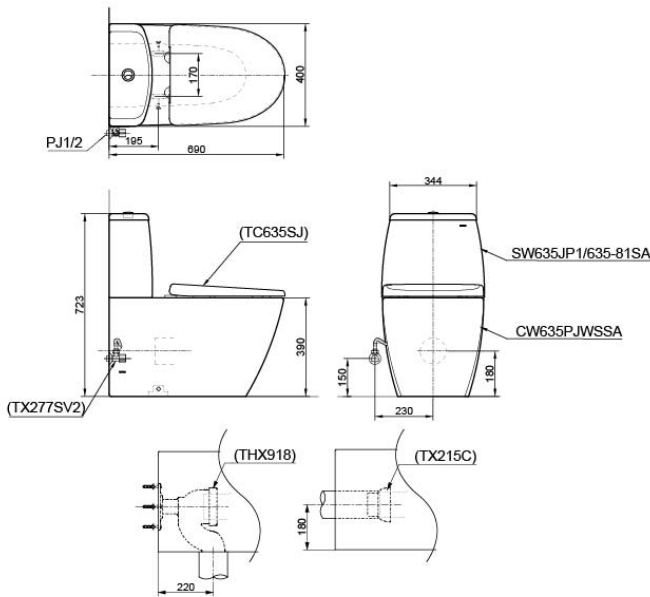

#### CLOSE COUPLED TOILET

CW635PJWSSA /  
SW635JP1/635-81SA

( )Recommended Dimension

## Specifications

Flush system:	Wash Down
Water Use:	4.5L / 3L
Rough-in:	180 mm (TX215C)
Rough-in:	220 mm (THX918)
Bowl Shape:	Elongated
Water Pressure:	0.05MPa~0.75MPa
Size:	400Wx690Dx723H mm

## Parts description

Seat & Cover is **not included**.  
Stop Valve & Flexible Hose is **included**.

- **CW635PJWSSA**  
Elongated Close Coupled Toilet w/ Fixing Brackets (P-Trap) (Rough-in 180)
- **SW635JP1/635-81SA**  
Tank & Lid w/ Tank Trim

### Optional Parts

- TC635SJ  
Soft Close Seat & Cover (Urea Resin)
- TX277SV2  
Stop Valve w/ Flexible Hose
- THX918 (S-Trap)  
S-Connector (Rough-in 220)
- TX215C (P-Trap)  
Slip-in Connector (Rough-in H=180)