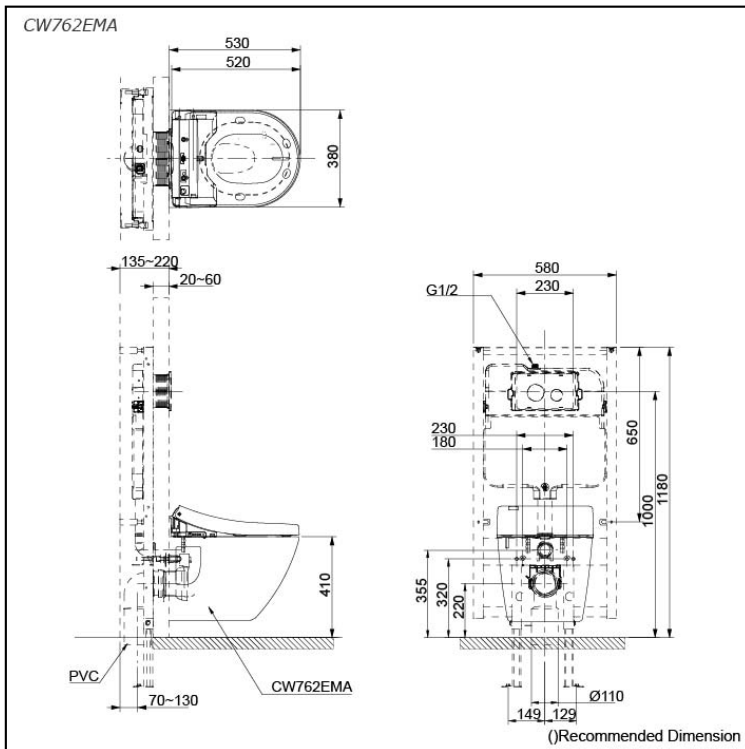

BASIC+ WALL HUNG TOILET

Features

- Wall Hung Type, easy cleaning
- TORNADO FLUSH for powerful flushing effect with less amount of water
- CEFIONTECT prevent debris on toilet surface
- RIMLESS DESIGN bowl ensures easy cleaning and ultimate hygiene

Specifications

Flush system:	TORNADO FLUSH
Water Use:	5.0L / 3.0L
Trap Type:	P-Trap
Rough-in:	H=220 mm
Bowl Shape:	D-Shape
Water Pressure:	0.05MPa~0.75MPa
Size:	380Wx530Dx340H mm

Parts description

Seat & Cover is **not included**.

- **CW762EMA**
Wall Hung Toilet

Optional Parts

- TC384CVK
Soft Close Seat & Cover (Urea Resin)

Colors

White (CEFIONTECT)