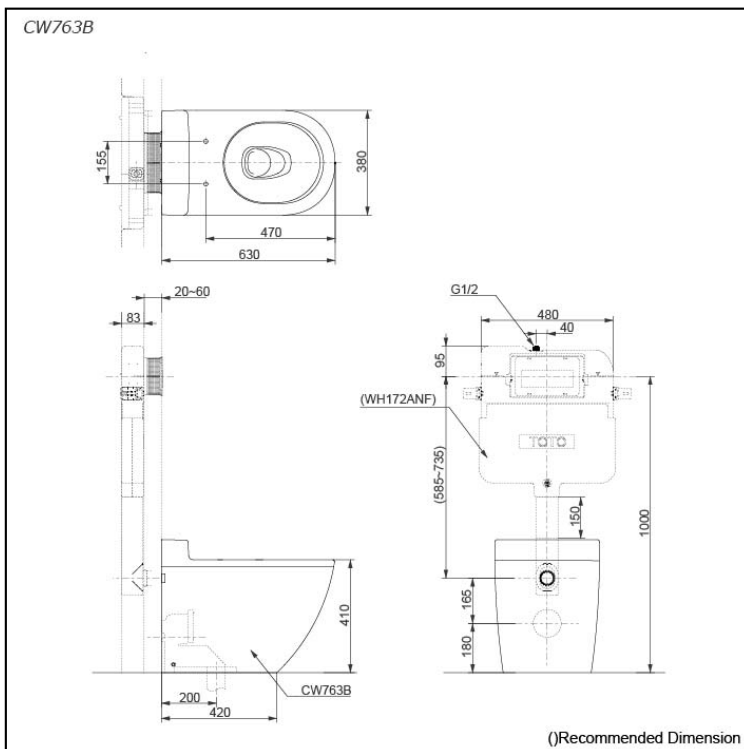

BASIC+ WALL FACED TOILET

Features

- Elegant styling exclusively for Basic + design suite
- TORNADO FLUSH for powerful flushing effect with less amount of water
- CEFIONTECT technology: super smooth, ion barrier glazing for a clean toilet bowl
- Dual Flush System
- WATER SAVING
- Softclose Seat & Cover

Specifications

Flush system:	TORNADO FLUSH
Water Use:	4.8L / 3L
Rough-in:	200 mm
Bowl Shape:	D-Shape
Water Pressure:	0.05MPa~0.75MPa
Size:	380W x 630D x 483H mm

Parts description

Seat & Cover is **not included**.

- **CW763B**
D-Shape Wall Faced Closet Bowl (S-Trap)
(Rough-in 200)

Optional Parts

- TC384CVK
Soft Close Seat & Cover (Urea Resin)
- T53P100VR
Floor Flange
- WH172ANF
Concealed Cistern w/o Frame
- MB174P
Flush Panel