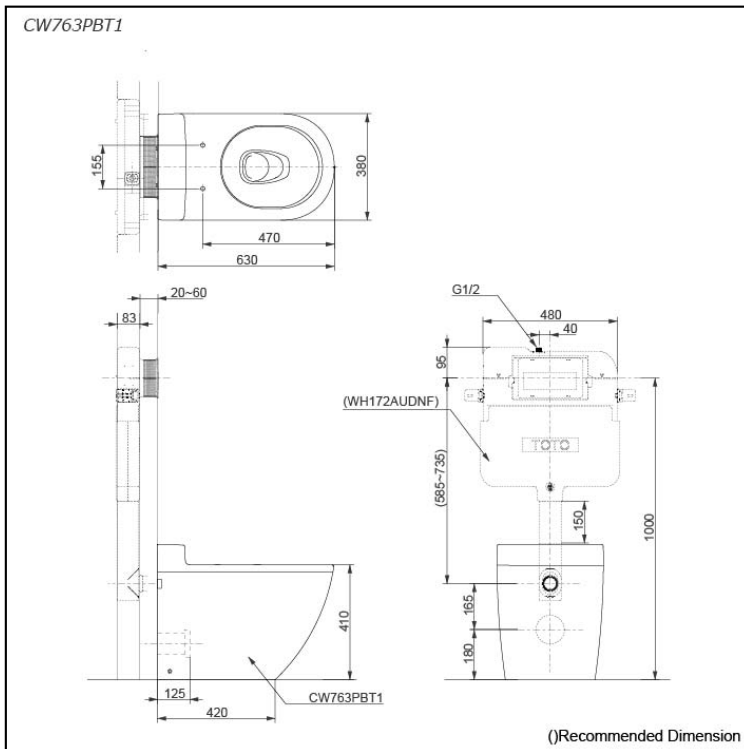

#### BASIC+ WALL FACED TOILET

## Specifications

Flush system:	TORNADO FLUSH
Water Use:	4.5L / 3L
Rough-in:	H=180 mm
Bowl Shape:	D-Shape
Water Pressure:	0.05MPa~0.75MPa
Size:	380W x 630D x 483H mm

## Parts description

Seat & Cover is **not included**.

- **CW763PBT1**  
D-Shape Wall Faced Closet Bowl (P-Trap)  
(Rough-in 180)