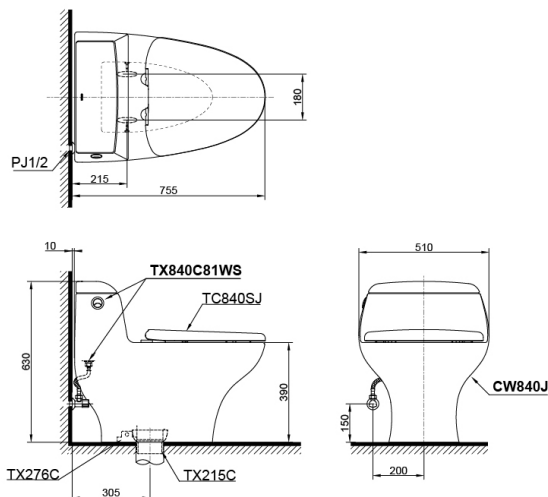

ONE PIECE TOILET

Features

- Unique sculpted design, high profile One-Piece Toilet
- WATER SAVING
- Upgrade with a Softclose Seat & Cover or WASHLET

Specifications

Flush system:	Wash Down
Water Use:	4.5L / 3L
Trap Type:	S-Trap
Rough-in:	305 mm
Bowl Shape:	Elongated
Water Pressure:	0.05MPa~0.75MPa
Size:	510Wx755Dx630H mm

Parts description

Seat & Cover is **not included**.
Stop Valve & Flexible Hose is **not included**.

- **CW840J**
One Piece Toilet

Optional Parts

- TC840SJ
Seat & Cover
- TX277S
Stop Valve w/ Flexible Hose

Colors

White

CW840J

()Recommended Dimension