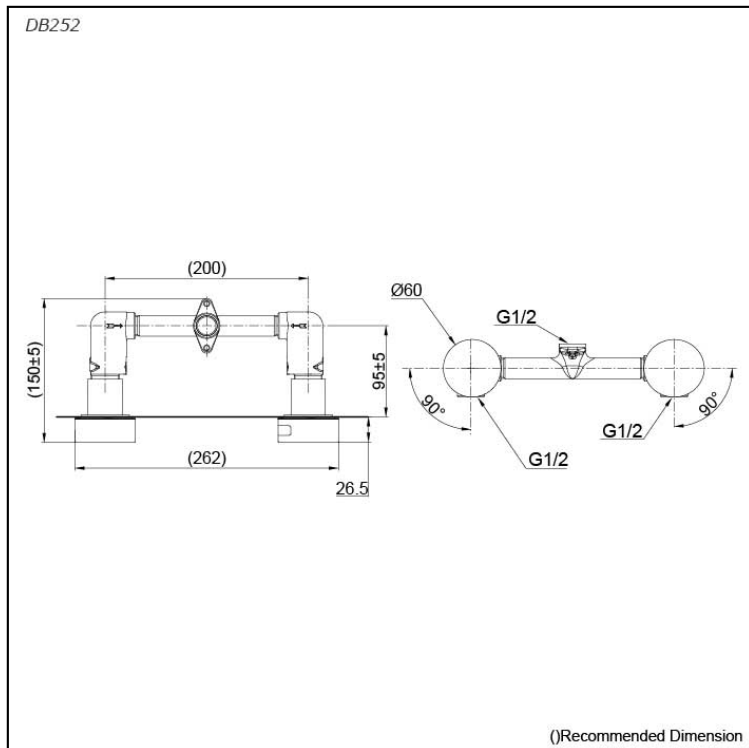

CI CONTEMPORARY Shower Mixer

Features

- Contemporary styling

Specifications

Finish: Chrome
 Material: Brass
 Water Pressure: 0.05MPa~0.75MPa

Parts description

- **DB252**
Shower Mixer
- **DBS111**
Bath Spout

()Recommended Dimension