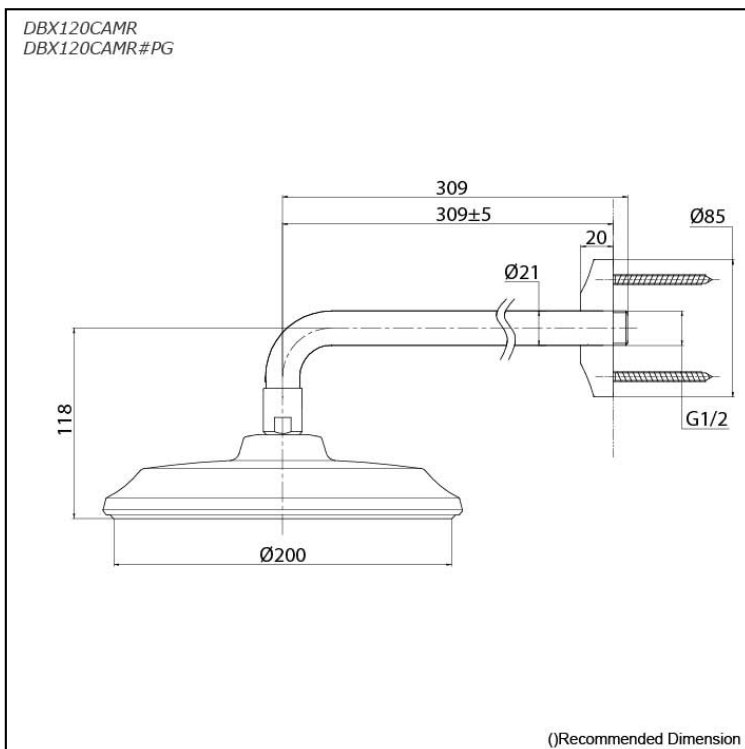

CLASSIC Series
Aerial Fixed Shower Head
(Wall Type)

Features

- Classic styling
- Aerial Pulse - Aerated water with a pulsating function
- Less water to produce a voluminous flow of water regardless of the showerhead size

Specifications

Finish: - Chrome
- Gold (#PG)

Shape: Round

Size: Diameter 200 mm

Water Pressure: 0.05MPa~0.75MPa

Parts description

- **DBX120CAMR**
DBX120CAMR#PG
Aerial Fixed Shower Head (Wall Type)

Flow Rate