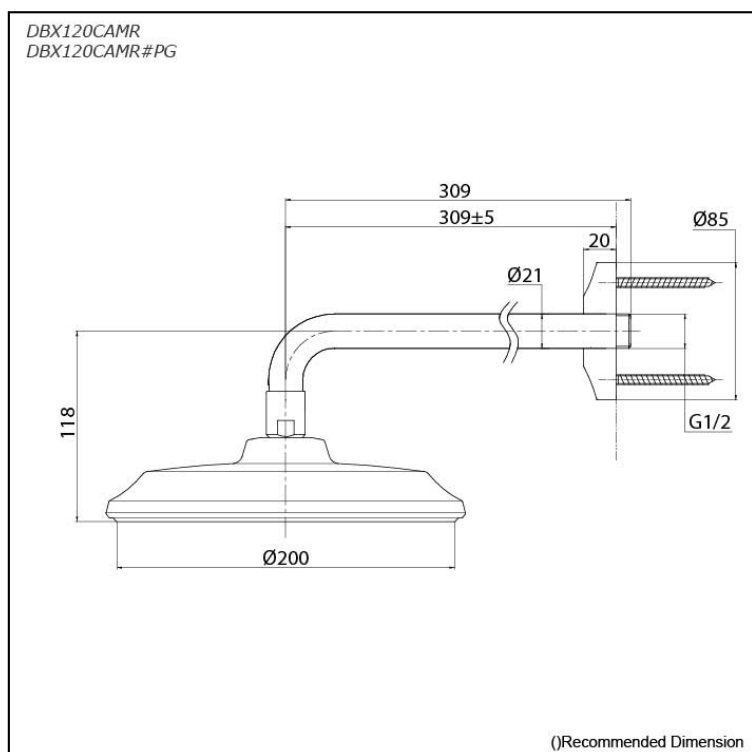

CLASSIC Series
Aerial Fixed Shower Head
(Wall Type)

Features

- Classic styling
- Aerial Pulse - Aerated water with a pulsating function
- Less water to produce a voluminous flow of water regardless of the showerhead size

Specifications

Finish: - Chrome
- Gold (#PG)

Shape: Round

Size: Diameter 200 mm

Water Pressure: 0.05MPa~0.75MPa

Parts description

- **DBX120CAMR**
DBX120CAMR#PG
Aerial Fixed Shower Head (Wall Type)

Flow Rate