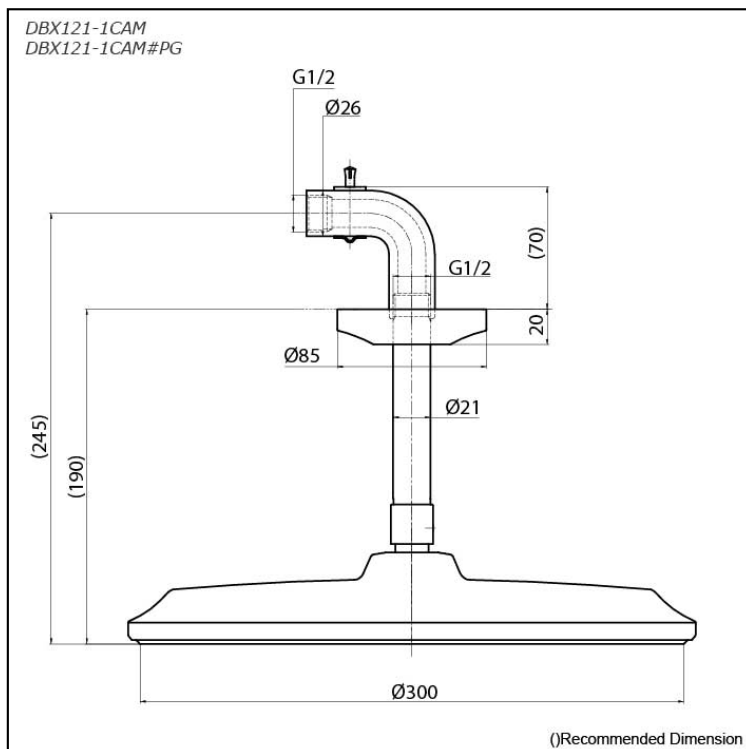

### Specifications

Finish: - Chrome  
- Gold (#PG)

Shape: Round

Size: Diameter 300 mm

Water Pressure: 0.05MPa~0.75MPa

### Parts description

- **DBX121-1CAM**  
**DBX121-1CAM#PG**  
Aerial Fixed Over Head Shower  
(Ceiling Type)

## Flow Rate

DBX121-1CAM  
DBX121-1CAM#PG