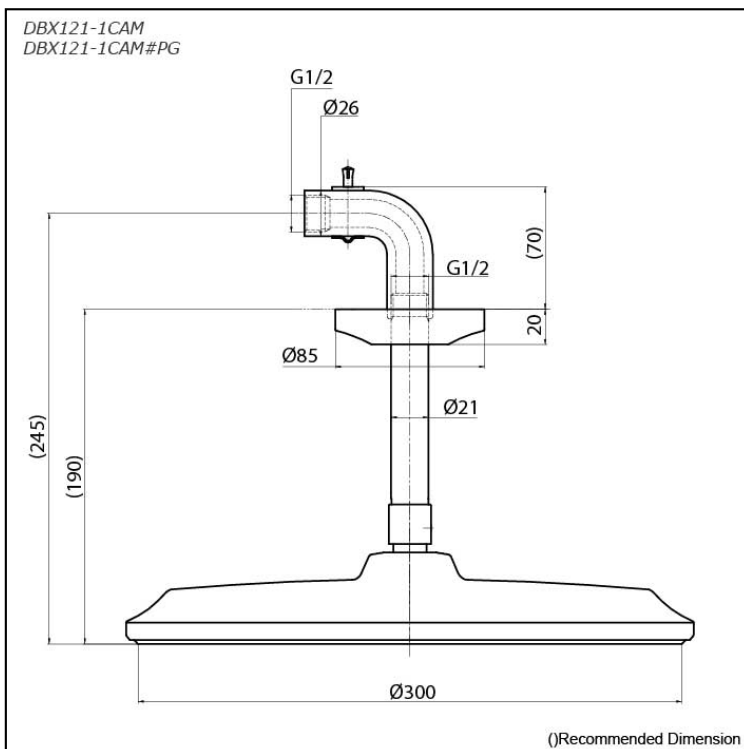

CLASSIC Series
Aerial Fixed Shower Head
(Ceiling Type)

Features

- Classic Styling
- AERIAL PULSE
Aerated water to produce a voluminous flow of water regardless of the shower head size

Specifications

Finish: - Chrome
- Gold (#PG)

Shape: Round

Size: Diameter 300 mm

Water Pressure: 0.05MPa~0.75MPa

Parts description

- **DBX121-1CAM**
DBX121-1CAM#PG
Aerial Fixed Over Head Shower
(Ceiling Type)

Flow Rate

DBX121-1CAM
DBX121-1CAM#PG