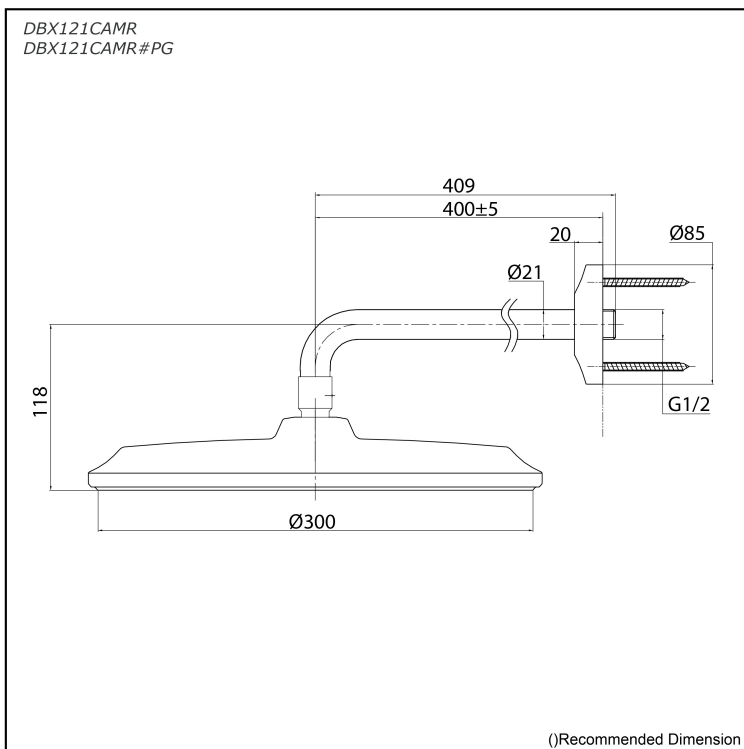

CLASSIC Series
Aerial Fixed Shower Head
(Wall Type)

Features

- Classic styling
- Aerial Pulse - Aerated water with a pulsating function
- Less water to produce a voluminous flow of water regardless of the showerhead size

Specifications

Finish: - Chrome
- Gold (#PG)

Shape: Round

Size: Diameter 300 mm

Water Pressure: 0.05MPa~0.75MPa

Parts description

- **DBX121CAMR**
DBX121CAMR#PG
Aerial Fixed Shower Head (Wall Type)

Flow Rate