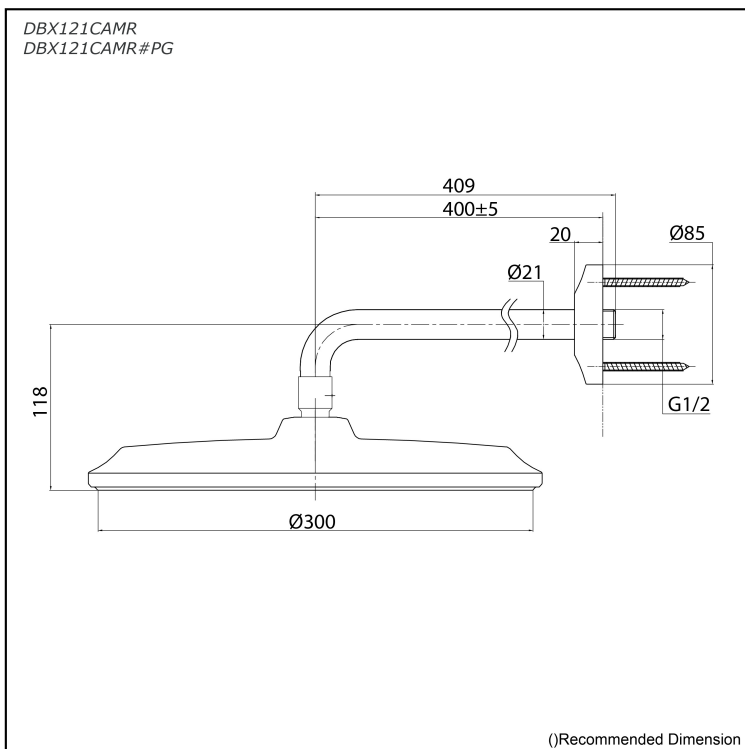

CLASSIC Series
Aerial Fixed Shower Head
(Wall Type)

Features

- Classic styling
- Aerial Pulse - Aerated water with a pulsating function
- Less water to produce a voluminous flow of water regardless of the showerhead size

Specifications

Finish:	- Chrome - Gold (#PG)
Shape:	Round
Size:	Diameter 300 mm
Water Pressure:	0.05MPa~0.75MPa

Parts description

- **DBX121CAMR**
DBX121CAMR#PG
Aerial Fixed Shower Head (Wall Type)

Flow Rate