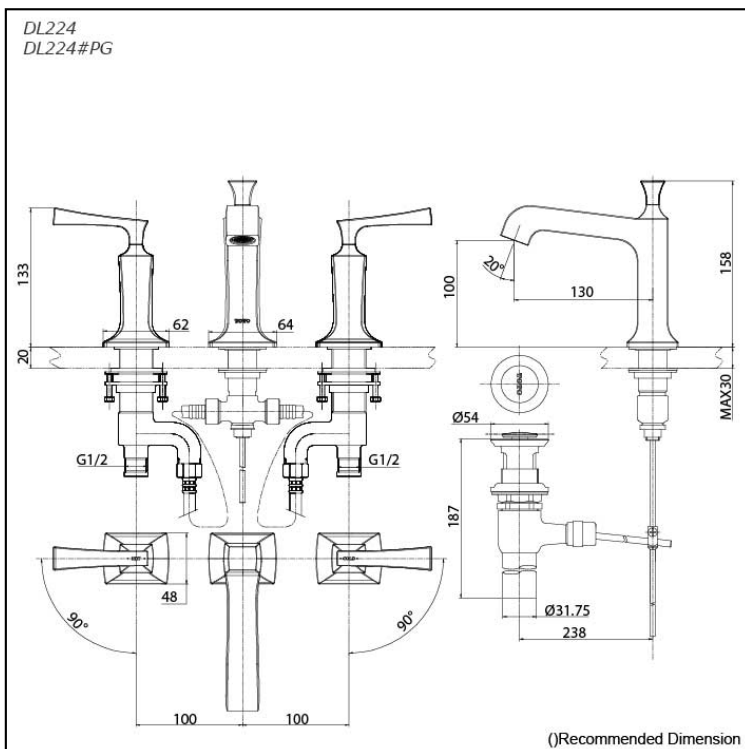

CLASSIC SERIES
2 Handle Lavatory Faucet
(3-Holes) (w/ Pop-up Waste)

Features

- Classic Styling
- TOTO aerated water technology, ECOCAP adds air to the water to achieve full water jet with less amount of water usage
- Smooth Operation with lever type

Specifications

Finish: - Chrome
- Gold (#PG)

Material: Brass

Water Pressure: 0.05MPa~0.75MPa

Parts description

- DL224
DL224#PG
Deck-Mounted Lavatory Faucet
(w/ Pop-up Waste)

Flow Rate

DL224
DL224#PG