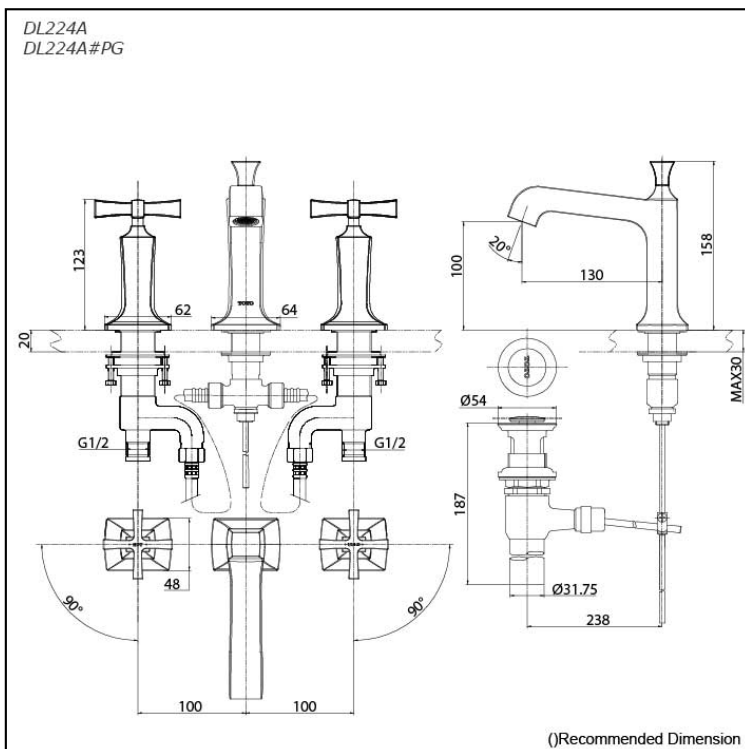

CLASSIC SERIES
2 Handle Lavatory Faucet
(3-Holes) (w/ Pop-up Waste)

Features

- Classic Styling
- TOTO aerated water technology, ECOCAP adds air to the water to achieve full water jet with less amount of water usage
- Charming cross handle design

Specifications

Finish: - Chrome
- Gold (#PG)

Material: Brass

Water Pressure: 0.05MPa~0.75MPa

Parts description

- DL224A
DL224A#PG
Deck-Mounted Lavatory Faucet
(w/ Pop-up Waste)

Flow Rate

DL224A
DL224A#PG