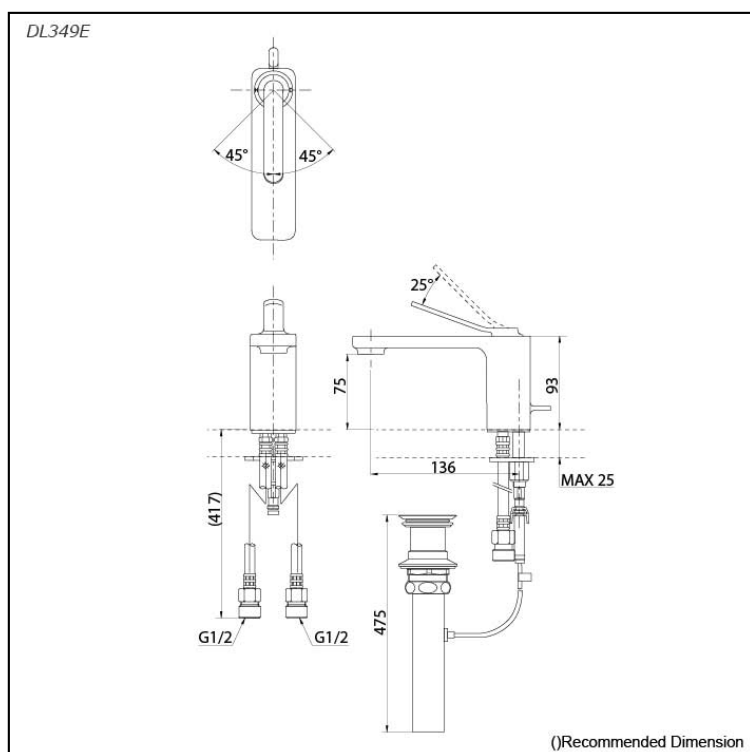

**RENESSE**  
Single Lever Lavatory Faucet  
(w/ Pop-up Waste)

### Specifications

Finish: Nickel Chrome

Water Pressure: 0.05MPa~0.75MPa

### Parts description

- **DL349E**  
Single Lever Lavatory Faucet  
(w/ Pop-up Waste)

## Flow Rate

DL349E