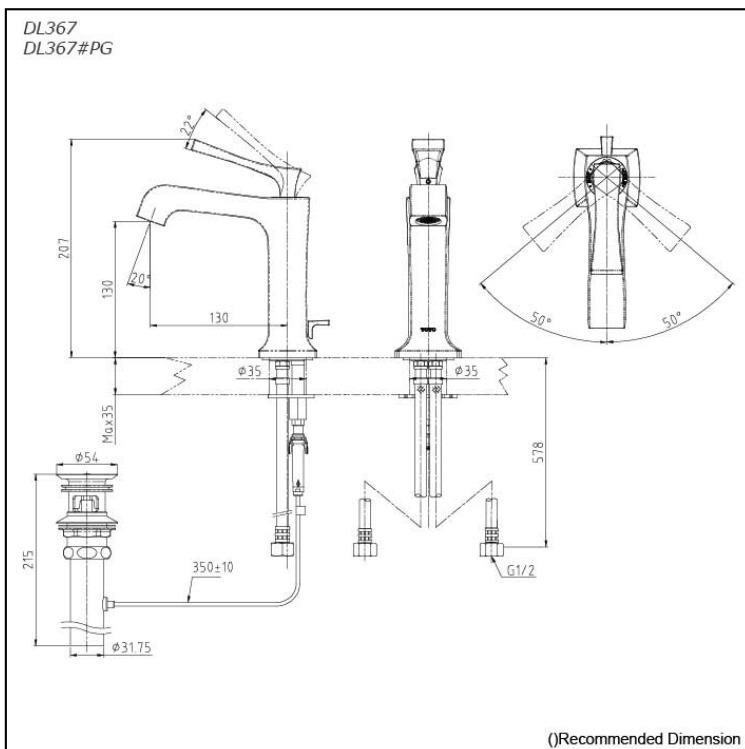

### Specifications

Finish: - Chrome  
- Gold (#PG)

Material: Brass

Water Pressure: 0.05MPa~0.75MPa

### Parts description

- DL367  
DL367#PG  
Single Lever Lavatory Faucet  
(w/ Pop-up Waste)

## Flow Rate

DL367  
DL367#PG