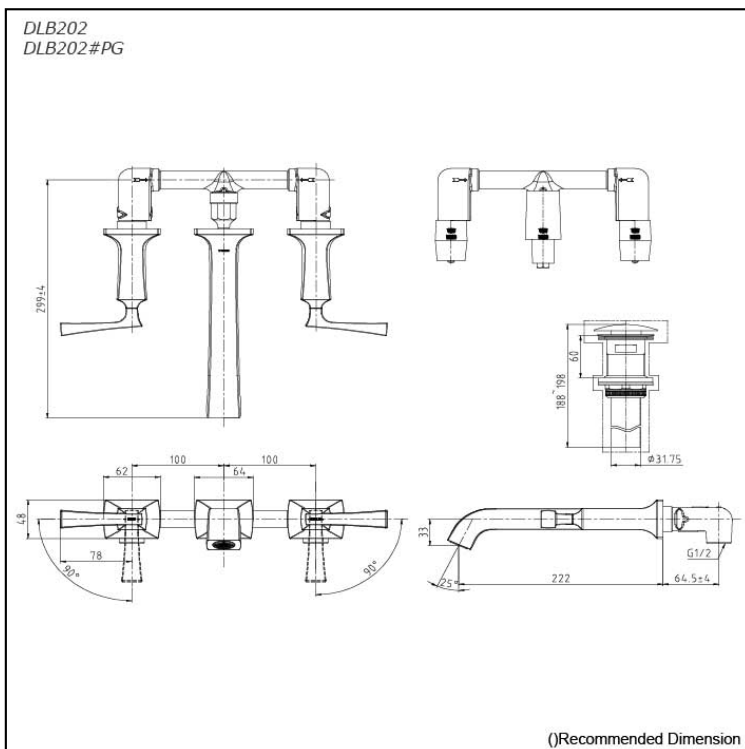

Specifications

Finish: - Chrome
- Gold (#PG)

Material: Brass

Water Pressure: 0.05MPa~0.75MPa

Parts description

- **DLB202
DLB202#PG**
Two Handle Lavatory Faucet
(w/ Pop-up Waste)

Flow Rate

DLB202
DLB202#PG