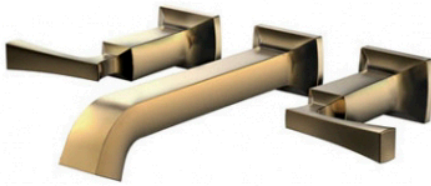

CLASSIC SERIES
Wall-Mount Single Lever Lavatory Faucet
(w/ Pop-up Waste)

Features

- Classic Styling
- TOTO aerated water technology, ECOCAP adds air to the water to achieve full water jet with less amount of water usage
- Smooth Operation with lever type

Specifications

Finish: - Chrome
- Gold (#PG)

Material: Brass

Water Pressure: 0.05MPa~0.75MPa

Parts description

- **DLB202
DLB202#PG**
Two Handle Lavatory Faucet
(w/ Pop-up Waste)

Flow Rate

DLB202
DLB202#PG