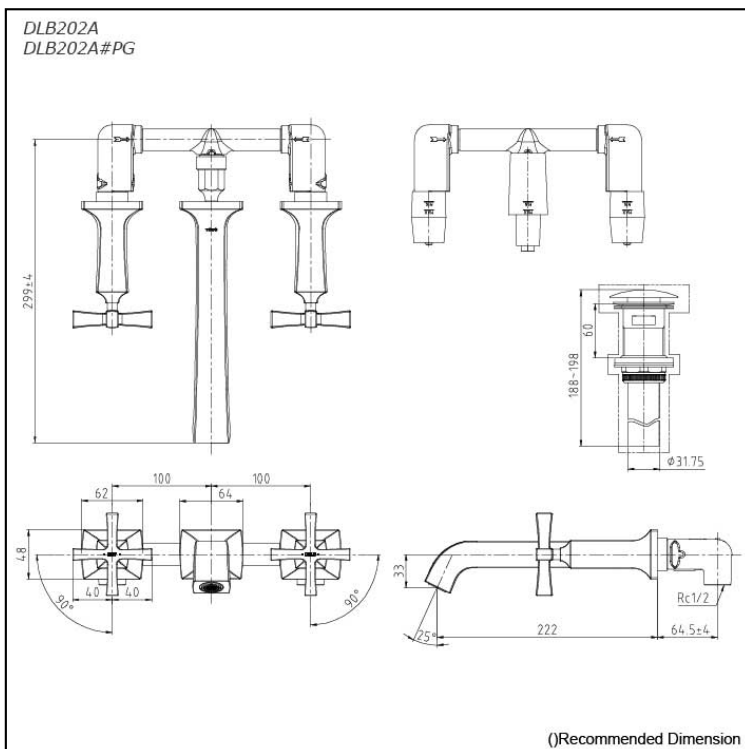

### Specifications

Finish: - Chrome  
- Gold (#PG)

Material: Brass

Water Pressure: 0.05Mpa~0.75Mpa

### Parts description

- DLB202A  
DLB202A#PG  
Two Handle Lavatory Faucet  
(w/ Pop-up Waste)