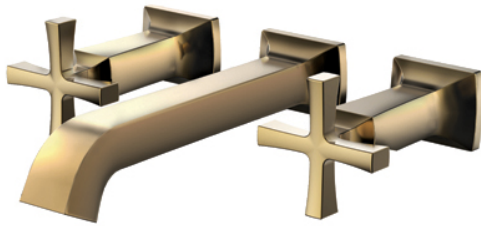

CLASSIC SERIES  
Wall-Mount Single Lever Lavatory Faucet  
(w/ Pop-up Waste)

### Features

- Classic Styling
- TOTO aerated water technology, ECOCAP adds air to the water to achieve full water jet with less amount of water usage
- Charming cross handle design

### Specifications

Finish: - Chrome  
- Gold (#PG)

Material: Brass

Water Pressure: 0.05Mpa~0.75Mpa

### Parts description

- DLB202A  
DLB202A#PG  
Two Handle Lavatory Faucet  
(w/ Pop-up Waste)