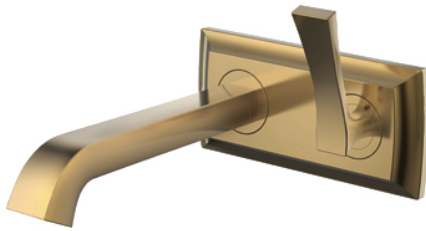

CLASSIC SERIES
Wall-Mount Single Lever Lavatory Faucet
(w/ Pop-up Waste)

Features

- Classic Styling
- TOTO aerated water technology, ECOCAP adds air to the water to achieve full water jet with less amount of water usage
- Smooth Operation with lever type

Specifications

Finish: - Chrome
- Gold (#PG)

Material: Brass

Water Pressure: 0.05MPa~0.75MPa

Parts description

- **DLB308
DLB308#PG**
Wall Mounted Lavatory Faucet
(w/ Pop-up Waste)

Flow Rate

DLB308
DLB308#PG