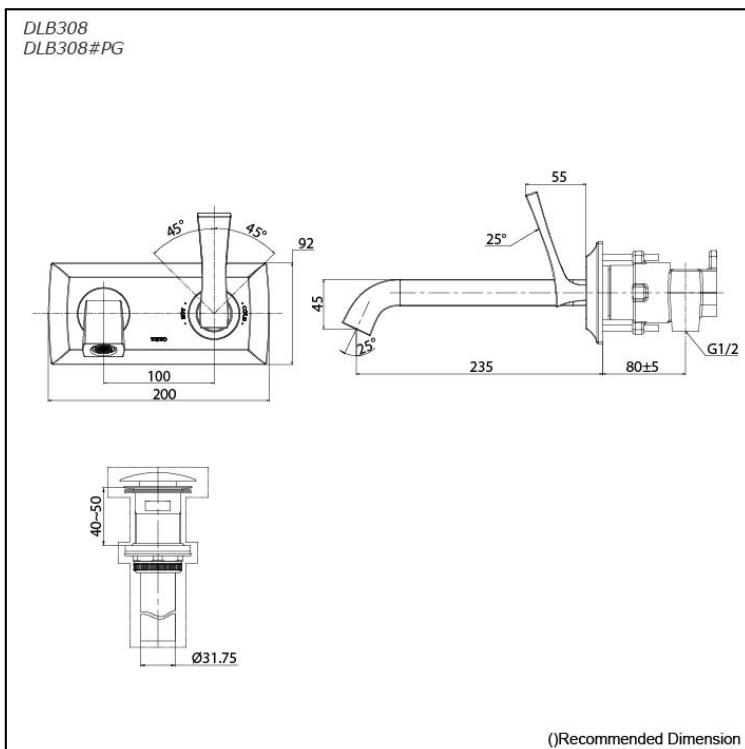

Specifications

Finish: - Chrome
- Gold (#PG)

Material: Brass

Water Pressure: 0.05MPa~0.75MPa

Parts description

- **DLB308
DLB308#PG**
Wall Mounted Lavatory Faucet
(w/ Pop-up Waste)

Flow Rate

DLB308
DLB308#PG