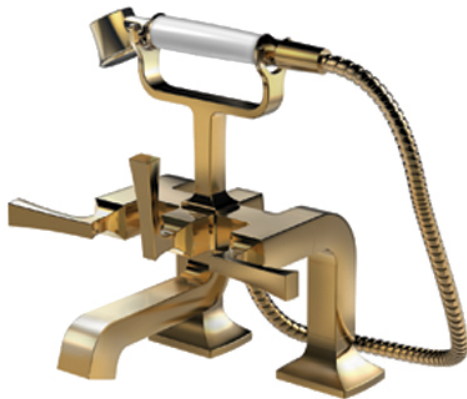

CLASSIC SERIES  
Deck-Mount Bath & Shower Set  
(2-Holes)

### Features

- Classic Styling
- Smooth Operation with Lever Type

### Specifications

Finish: - Chrome  
- Gold (#PG)

Material: Bronze

Water Pressure: 0.05MPa~0.75MPa

### Parts description

- **DM208CF**  
**DM208CF#PG**  
Deck-Mount Bath and Shower Set  
(2-Holes)