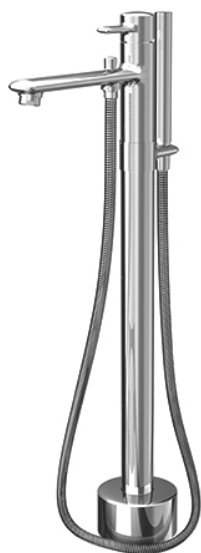

BASIC+
Floor Standing Bath & Shower Set

Features

- To complement the Basic+ design suite
- Durable finishes

Specifications

Finish: Nickel Chrome

Water Pressure: 0.05MPa~0.75MPa

Parts description

- **DM334CFS**
Floor Standing Bath & Shower Set