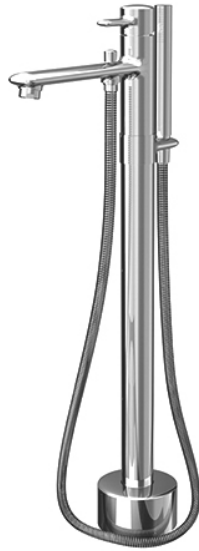

### BASIC+ Floor Standing Bath & Shower Set

### Features

- To complement the Basic+ design suite
- Durable finishes

### Specifications

Finish: Nickel Chrome

Water Pressure: 0.05MPa~0.75MPa

### Parts description

- **DM334CFS**  
Floor Standing Bath & Shower Set