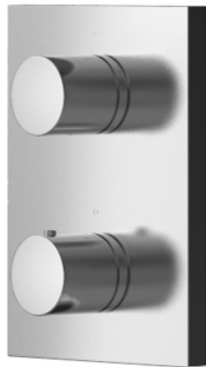

CI CONTEMPORARY  
Thermostat Bath or Shower Mixer  
(w/ Stop Valve)

### Features

- Sleek and Meticulous Design
- Smooth Operation Mixer

### Specifications

Finish: Nickel Chrome  
Dimension: 150W x 200H mm

### Parts description

- **DP420/DV420**  
Thermostat Bath or Shower Mixer  
(w/ Stop Valve)