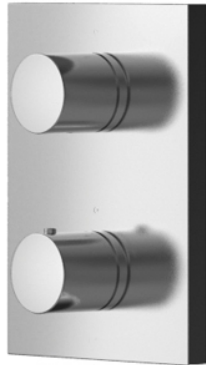

CI CONTEMPORARY  
Thermostat Shower Mixer  
(w/ Diverter and Stop Valve)

### Features

- Sleek and Meticulous Design
- Smooth Operation Mixer

### Specifications

Finish: Nickel Chrome  
Dimension: 150W x 200H mm

### Parts description

- **DP421/DV421**  
Thermostat Shower Mixer  
(w/ Diverter and Stop Valve)