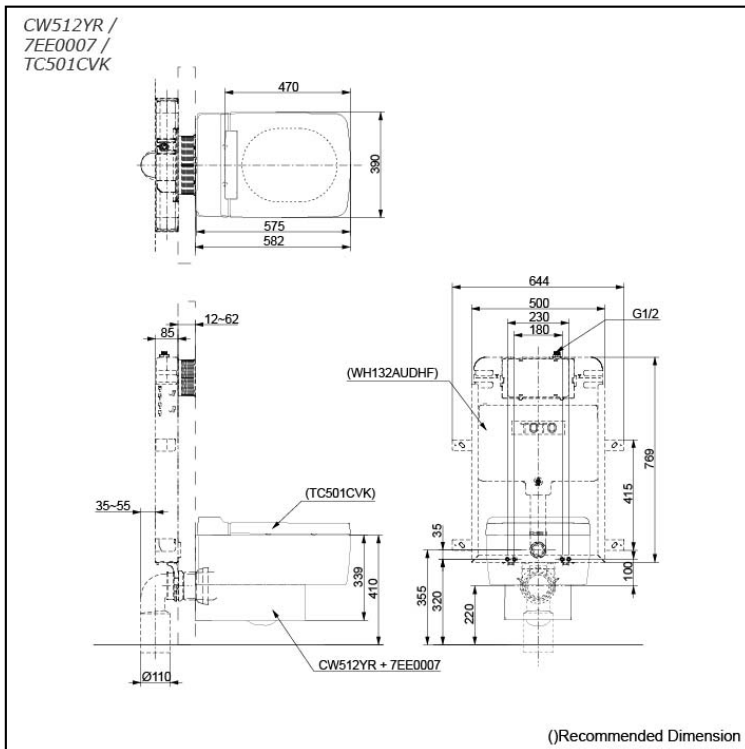

Specifications

Flush system:	TORNADO FLUSH
Water Use:	4.5L / 3L
Rough-in:	H=220 mm
Bowl Shape:	Elongated
Water Pressure:	0.05MPa~0.75MPa
Size:	390Wx582Dx339H mm

Parts description

Seat & Cover is **not included**.

- **CW512YR**
Elongated Wall Hung Closet Bowl (P-Trap)
(Rough-in 220)

Optional Parts

- 7EE0007
Metallic Cover
- WH132AUDHF
Concealed Cistern w/ Half Frame
- TC501CVK
Soft Close Seat & Cover
(Urea Resin)
- MB174P
Flush Panel