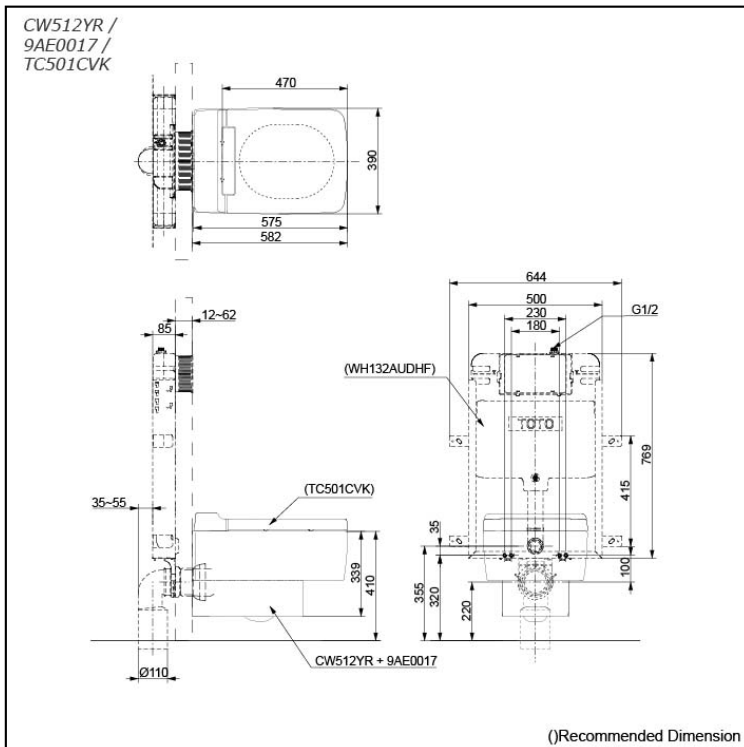

RENESSE WALL HUNG TOILET

Features

- Stylish design for RENESSE Suite
- TORNADO FLUSH for powerful flushing effect with less amount of water
- Dual Flush System
- CEFIONTECT technology; super smooth ion barrier glazing for a clean Toilet bowl
- Wall hung type, easy cleaning

Specifications

Flush system:	TORNADO FLUSH
Water Use:	4.5L / 3L
Rough-in:	H=220 mm
Bowl Shape:	Elongated
Water Pressure:	0.05MPa~0.75MPa
Size:	390Wx582Dx339H mm

Parts description

Seat & Cover is **not included**.

- **CW512YR**
Elongated Wall Hung Closet Bowl (P-Trap)
(Rough-in 220)

Optional Parts

- 9AE0017
Plastic Cover
- WH132AUDHF
Concealed Cistern w/ Half Frame
- TC501CVK
Soft Close Seat & Cover
(Urea Resin)
- MB174P
Flush Panel