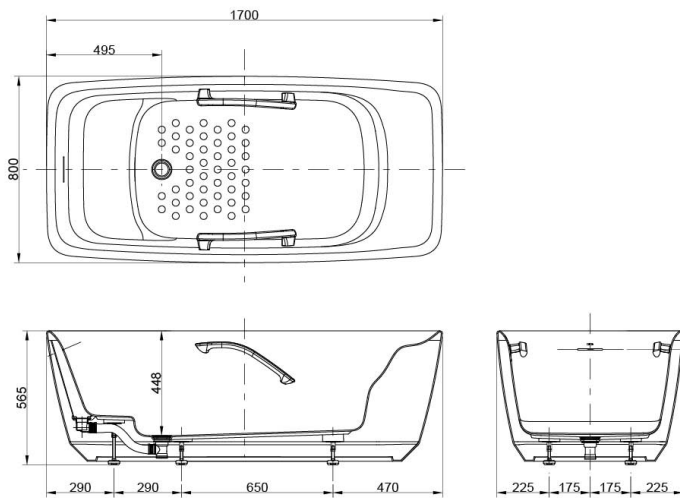

PJY1724HPWE#GW  
PJY1724HPWE#MW

( )Recommended Dimension

## Specifications

Size:	1700W x 800D x 565H mm
Material:	Reinforced Marble
Actual Capacity:	255L
Pop-up Waste:	Included

## Parts description

Fitting is **not included**.

- **PJY1724HPWE**  
Freestanding Bathtub (w/ Hand Grip)