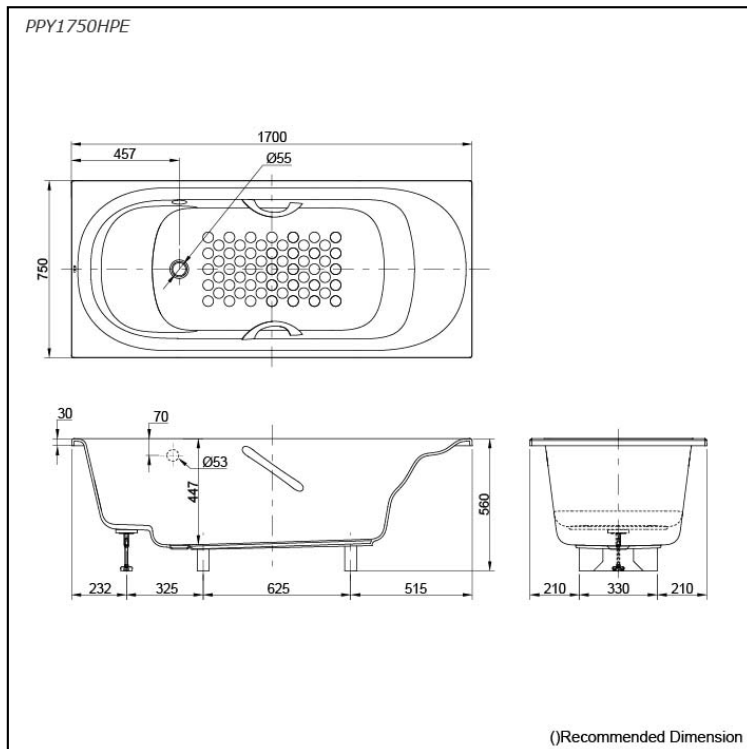

Optional Parts

- DB505R-2A or B
  A: For vertical drain
  B: For horizontal drain
  Pop-up Waste (Push-button switch)
- DB903R-2A or B
  A: For vertical drain
  B: For horizontal drain
  Pop-up Waste (Step-button switch)