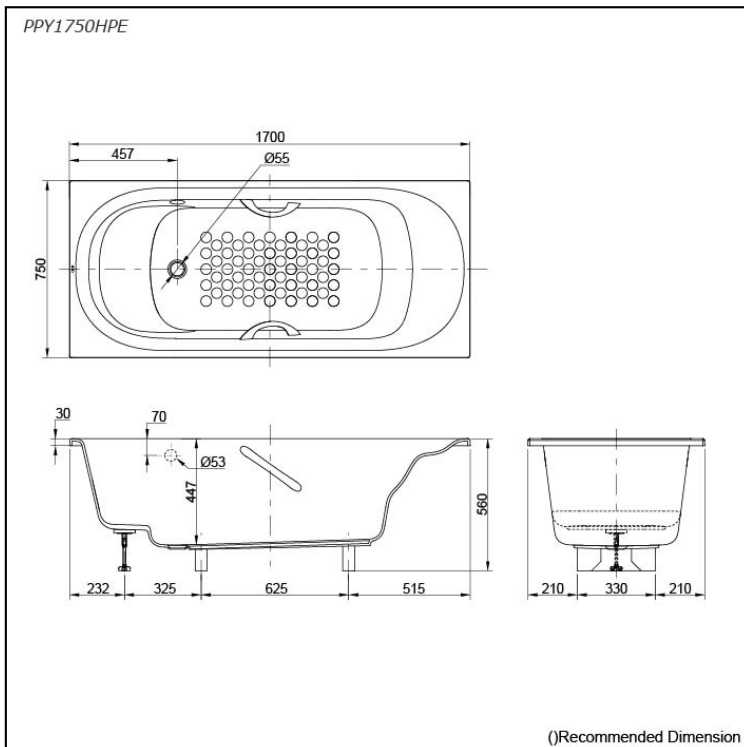

Specifications

Size:	1700W x 750D x 560H mm
Material:	"Pearl" Acrylic (Artificial Marble)
Actual Capacity:	203L
Pop-up Waste:	Not Included

Parts description

Fitting is **not** included.

- **PPY1750HPE**
"Pearl" Acrylic Artificial Marble Non-Apron Bathtub (w/ Hand Grip)

Optional Parts

- DB505R-2A or B
A: For vertical drain
B: For horizontal drain
Pop-up Waste (Push-button switch)
- DB903R-2A or B
A: For vertical drain
B: For horizontal drain
Pop-up Waste (Step-button switch)