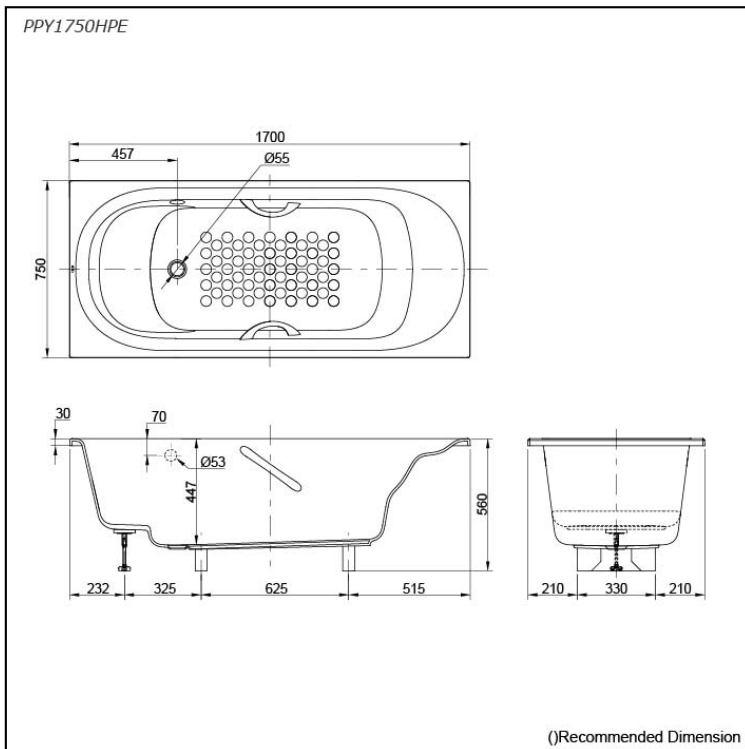

Specifications

Size:	1700W x 750D x 560H mm
Material:	"Pearl" Acrylic (Artificial Marble)
Actual Capacity:	203L
Pop-up Waste:	Not Included

Parts description

Fitting is **not** included.

- **PPY1750HPE**
"Pearl" Acrylic Artificial Marble Non-Apron Bathtub (w/ Hand Grip)

Optional Parts

- DB505R-2A or B
A: For vertical drain
B: For horizontal drain
Pop-up Waste (Push-button switch)
- DB903R-2A or B
A: For vertical drain
B: For horizontal drain
Pop-up Waste (Step-button switch)