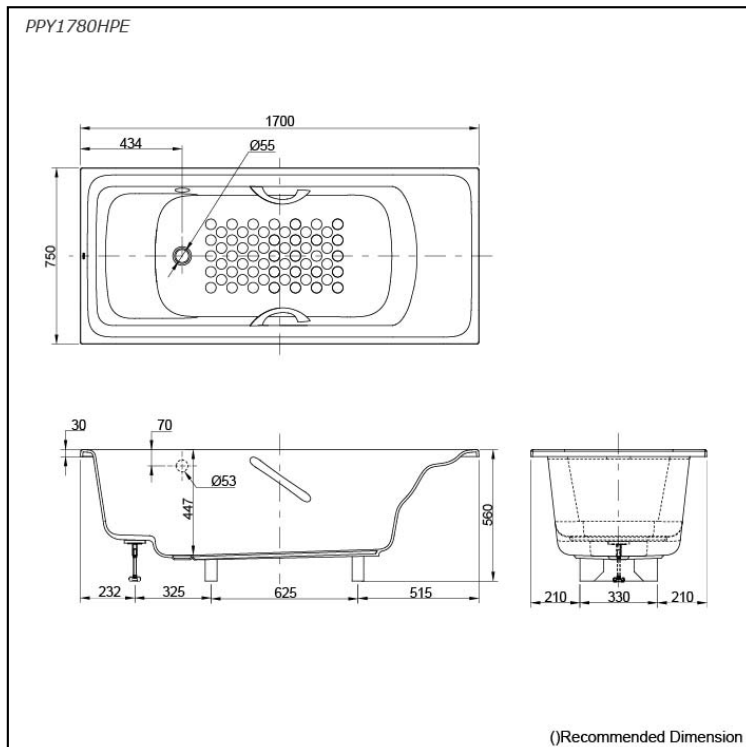

## Specifications

Size:	1700W x 750D x 560H mm
Material:	"Pearl" Acrylic (Artificial Marble)
Actual Capacity:	203L
Pop-up Waste:	Not Included

## Parts description

Fittings is **not included**.

- **PPY1780HPE**  
"Pearl" Acrylic Artificial Marble Non-Apron Bathtub (w/ Hand Grip)

### Optional Parts

- DB505R-3A or B  
A: For vertical drain  
B: For horizontal drain  
Pop-up Waste (Push-button switch)
- DB903R-2A or B  
A: For vertical drain  
B: For horizontal drain  
Pop-up Waste (Step-button switch)