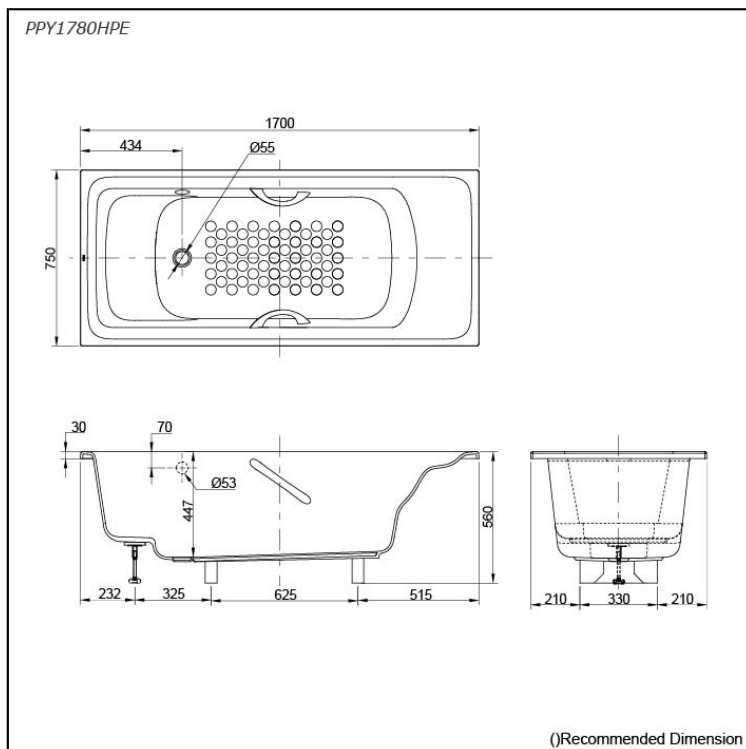

Specifications

Size:	1700W x 750D x 560H mm
Material:	"Pearl" Acrylic (Artificial Marble)
Actual Capacity:	203L
Pop-up Waste:	Not Included

Parts description

Fittings is **not included**.

- **PPY1780HPE**
"Pearl" Acrylic Artificial Marble Non-Apron Bathtub (w/ Hand Grip)

Optional Parts

- DB505R-3A or B
A: For vertical drain
B: For horizontal drain
Pop-up Waste (Push-button switch)
- DB903R-2A or B
A: For vertical drain
B: For horizontal drain
Pop-up Waste (Step-button switch)