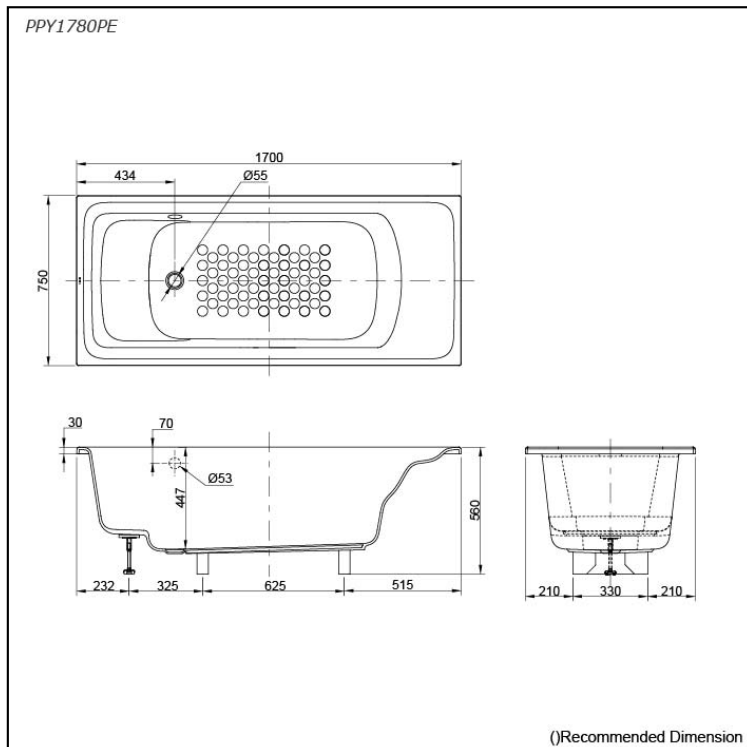

Specifications

- Size: 1700W x 750D x 560H mm
- Material: "Pearl" Acrylic (Artificial Marble)
- Actual Capacity: 203L
- Pop-up Waste: Not Included

Parts description

Fittings is **not included**.

- **PPY1780PE**
"Pearl" Acrylic Artificial Marble Non-Apron Bathtub (w/o Hand Grip)

Optional Parts

- DB505R-3A or B
A: For vertical drain
B: For horizontal drain
Pop-up Waste (Push-button switch)
- DB903R-2A or B
A: For vertical drain
B: For horizontal drain
Pop-up Waste (Step-button switch)