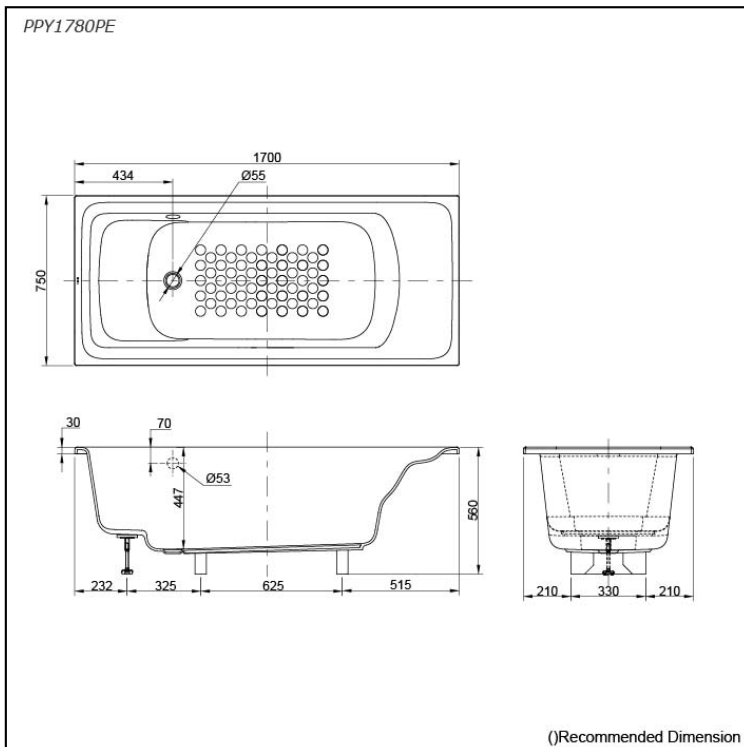

Specifications

- Size: 1700W x 750D x 560H mm
- Material: "Pearl" Acrylic (Artificial Marble)
- Actual Capacity: 203L
- Pop-up Waste: Not Included

Parts description

Fittings is **not included**.

- **PPY1780PE**
"Pearl" Acrylic Artificial Marble Non-Apron Bathtub (w/o Hand Grip)

Optional Parts

- DB505R-3A or B
A: For vertical drain
B: For horizontal drain
Pop-up Waste (Push-button switch)
- DB903R-2A or B
Filler Included
A: For vertical drain
B: For horizontal drain
Pop-up Waste (Step-button switch)