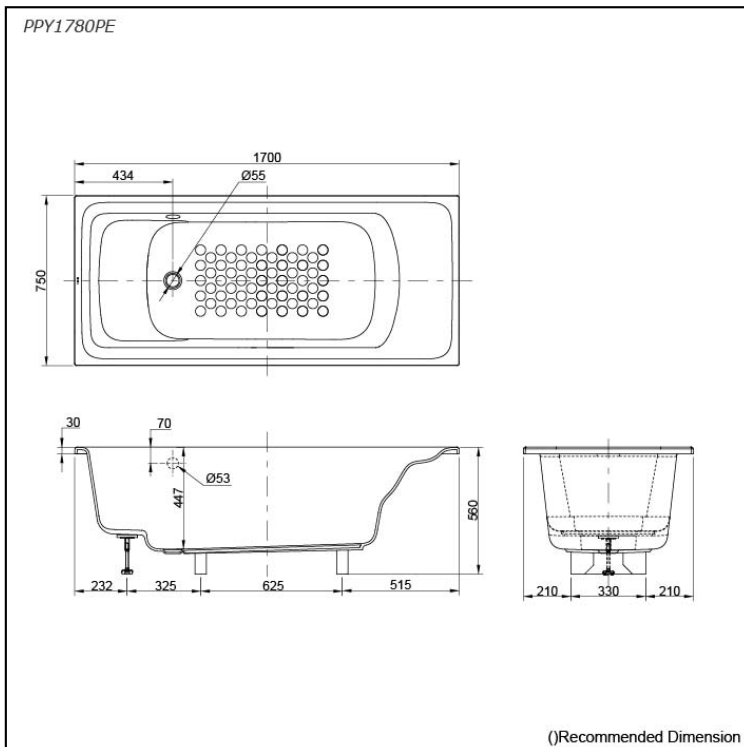

Optional Parts

- DB505R-3A or B
  A: For vertical drain
  B: For horizontal drain
  Pop-up Waste (Push-button switch)
- DB903R-2A or B
  Filler Included
  A: For vertical drain
  B: For horizontal drain
  Pop-up Waste (Step-button switch)