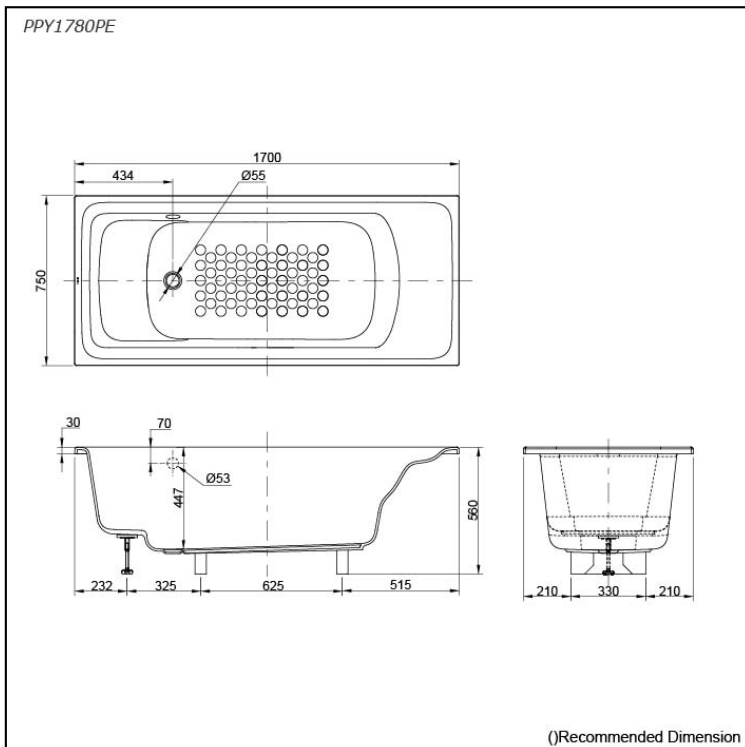

Specifications

- Size: 1700W x 750D x 560H mm
- Material: "Pearl" Acrylic (Artificial Marble)
- Actual Capacity: 203L
- Pop-up Waste: Not Included

Parts description

Fittings is **not included**.

- **PPY1780PE**
"Pearl" Acrylic Artificial Marble Non-Apron Bathtub (w/o Hand Grip)

Optional Parts

- DB505R-3A or B
A: For vertical drain
B: For horizontal drain
Pop-up Waste (Push-button switch)
- DB903R-2A or B
Filler Included
A: For vertical drain
B: For horizontal drain
Pop-up Waste (Step-button switch)