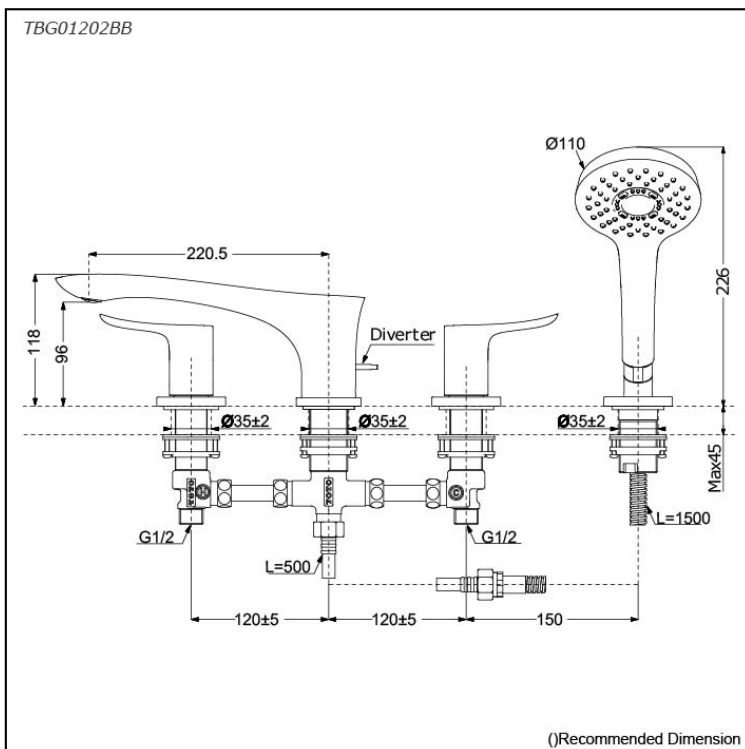

### Specifications

Material: Brass (Faucet)  
Plastic (Hand Shower)

Water Pressure: 0.1MPa~1.0MPa

### Parts description

- **TBG01202BB**  
Bath & Shower Set (4-Holes)