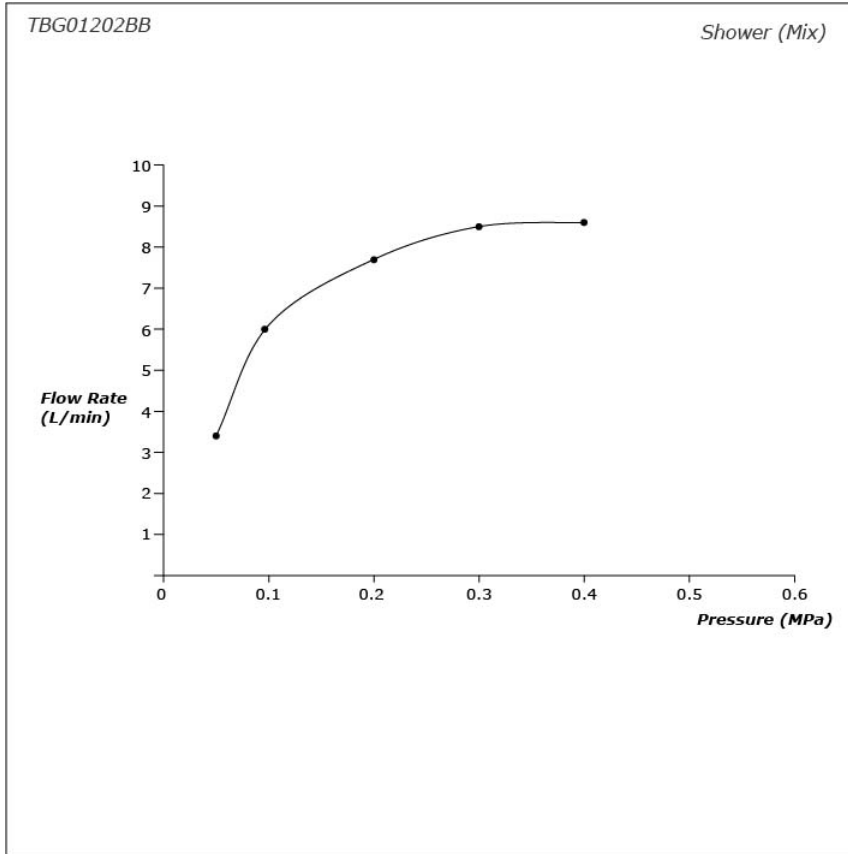

### Features

- Design concept is gorgeous and organic
- Safety control with heat insulating handle.
- 1 mode function Round shape hand shower (COMFORT WAVE)
- The PVD finishes provides both beauty and strength, adding rich color to the bathroom space

### Specifications

Material: Brass (Faucet)  
Plastic (Hand Shower)

Water Pressure: 0.1MPa~1.0MPa

### Parts description

- **TBG01202BB**  
Bath & Shower Set (4-Holes)

### Flow Rate