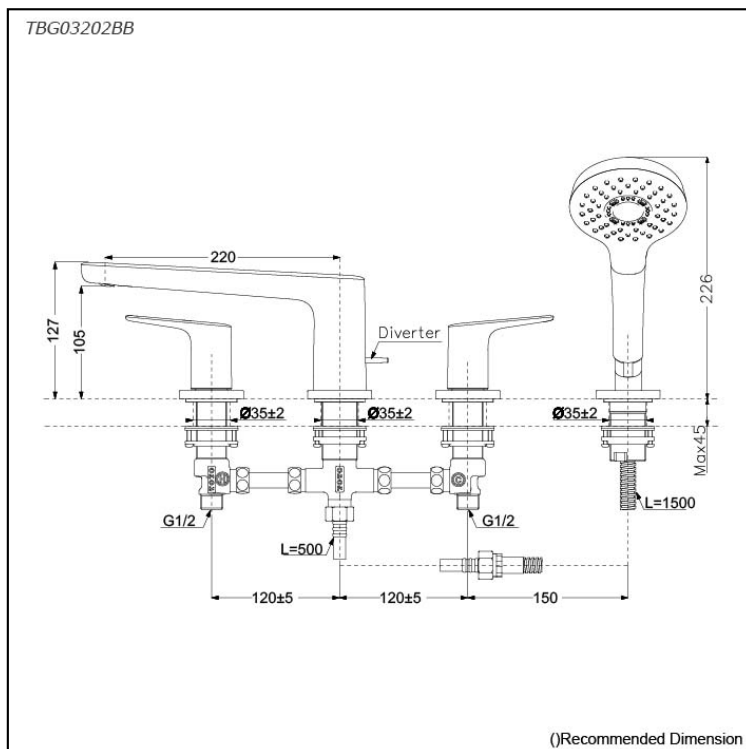

GS Series
Bath & Shower Set
(4-Holes)

Features

- Gorgeous and Smart Design Concept
- Safety control with heat insulating handle.
- 1 mode function Square shape hand shower (COMFORT WAVE)
- The PVD finishes provides both beauty and strength, adding rich color to the bathroom space

Specifications

Material: Brass (Faucet)
Plastic (Hand Shower)

Water Pressure: 0.1MPa~1.0MPa

Parts description

- **TBG03202BB**
Bath & Shower Set (4-Holes)

Flow Rate

Flow Rate