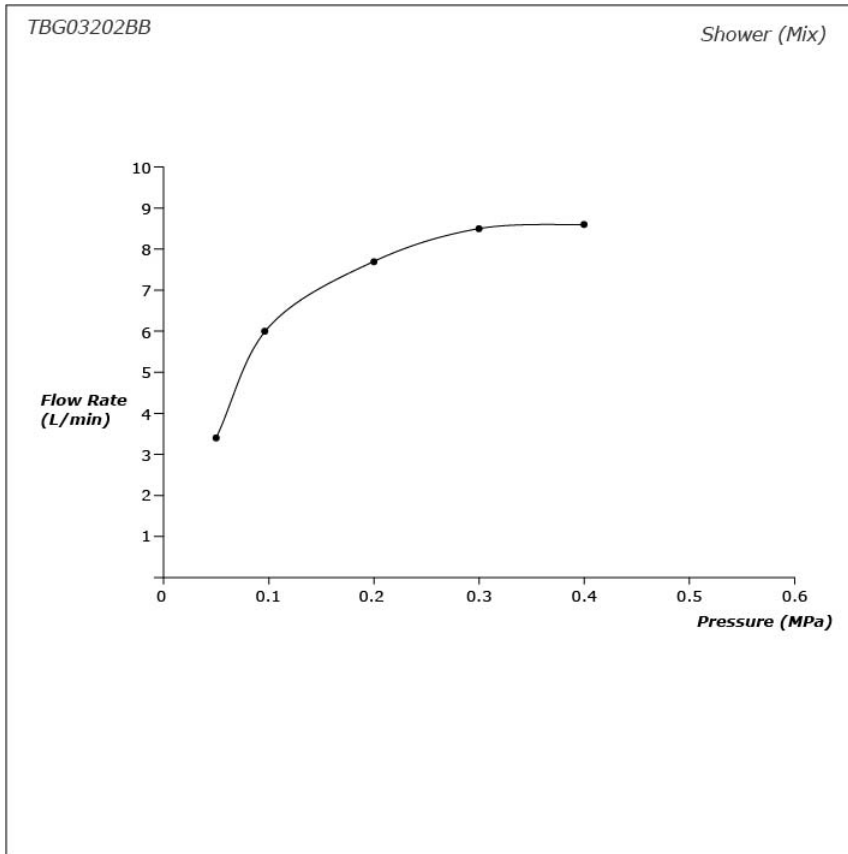

GS Series
Bath & Shower Set
(4-Holes)

Features

- Gorgeous and Smart Design Concept
- Safety control with heat insulating handle.
- 1 mode function Square shape hand shower (COMFORT WAVE)
- The PVD finishes provides both beauty and strength, adding rich color to the bathroom space

Specifications

Material: Brass (Faucet)
Plastic (Hand Shower)

Water Pressure: 0.1MPa~1.0MPa

Parts description

- **TBG03202BB**
Bath & Shower Set (4-Holes)

Flow Rate

Flow Rate