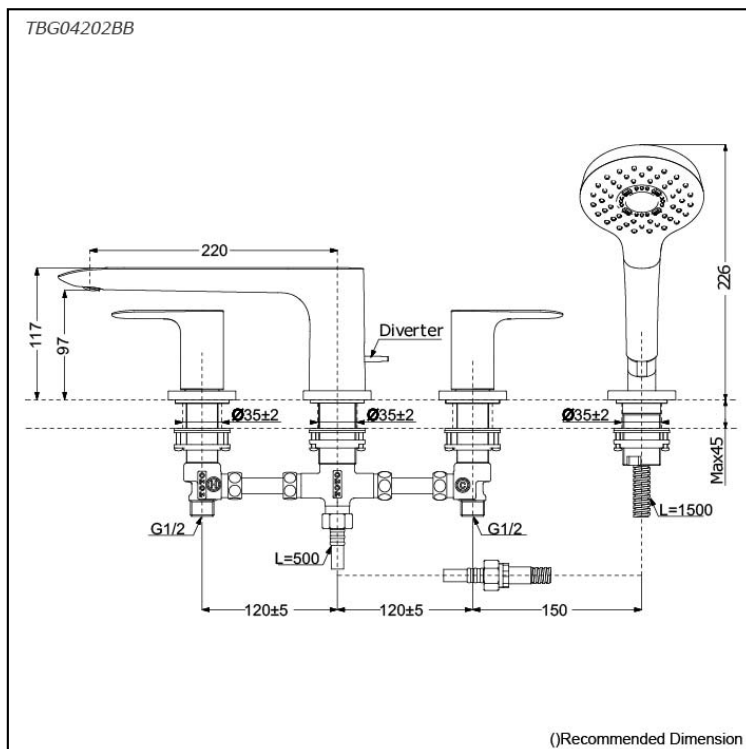

GA Series Bath & Shower Set (4-Holes)

Features

- Contemporary styling
- TOTO original cartridge for smooth control
- Safety control with heat insulating handle.
- High corrosion resistance plating
- 1 mode function Round shape hand shower (COMFORT WAVE)
- The PVD finishes provides both beauty and strength, adding rich color to the bathroom space

Specifications

Material: Brass (Faucet)
Plastic (Hand Shower)

Water Pressure: 0.1MPa~1.0MPa

Parts description

- **TBG04202BB**
Bath & Shower Set (4-Holes)

Flow Rate

Flow Rate