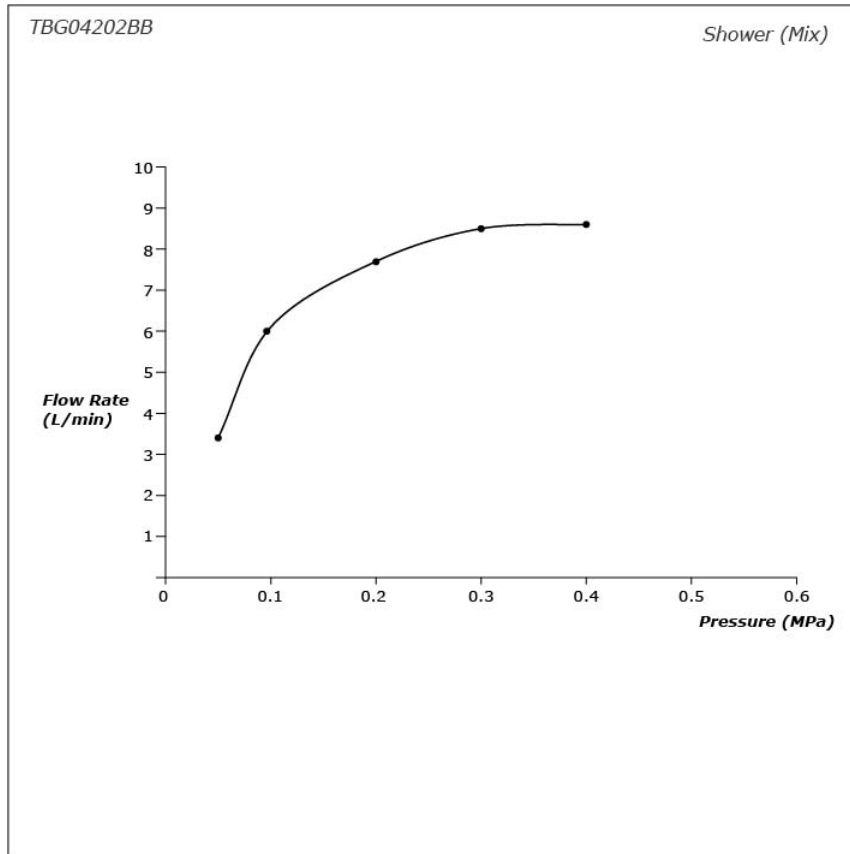

GA Series Bath & Shower Set (4-Holes)

Features

- Contemporary styling
- TOTO original cartridge for smooth control
- Safety control with heat insulating handle.
- High corrosion resistance plating
- 1 mode function Round shape hand shower (COMFORT WAVE)
- The PVD finishes provides both beauty and strength, adding rich color to the bathroom space

Specifications

Material: Brass (Faucet)
Plastic (Hand Shower)

Water Pressure: 0.1MPa~1.0MPa

Parts description

- **TBG04202BB**
Bath & Shower Set (4-Holes)

Flow Rate

Flow Rate