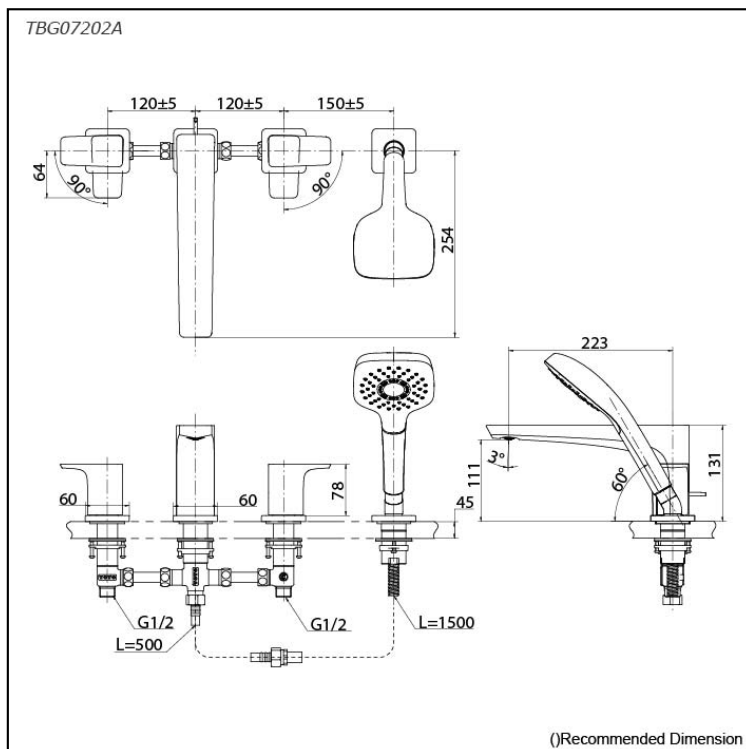

GE Series
Bath & Shower Set
(4-Holes)

Features

- A beauty of traditional craft in characteristic sculptural form
- V-shaped edge extends up to the end of the spout generate multi sided reflections
- Easy Installation and Usage
- 1 mode function hand shower (COMFORT WAVE)
- The PVD finishes provides both beauty and strength, adding rich color to the bathroom space

Specifications

Material: Brass

Water Pressure: 0.05MPa~1.0MPa

Parts description

- **TBG07202A**
Bath & Shower Set
(4-Holes)

Flow Rate

TBG07202B

SPOUT

Flow Rate

TBG07202A

SHOWER