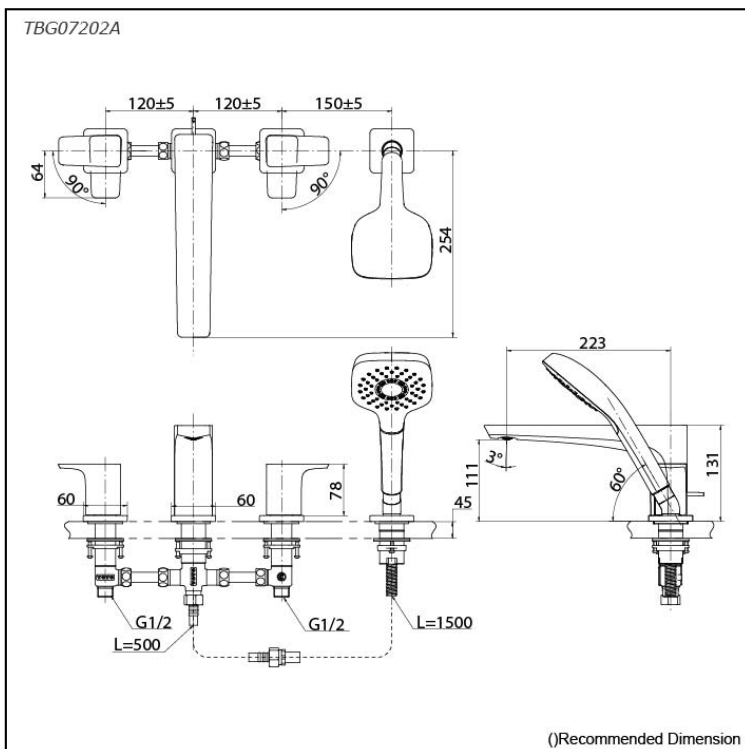

GE Series
Bath & Shower Set
(4-Holes)

Features

- A beauty of traditional craft in characteristic sculptural form
- V-shaped edge extends up to the end of the spout generate multi sided reflections
- Easy Installation and Usage
- 1 mode function hand shower (COMFORT WAVE)
- The PVD finishes provides both beauty and strength, adding rich color to the bathroom space

Specifications

Material: Brass

Water Pressure: 0.05MPa~1.0MPa

Parts description

- **TBG07202A**
Bath & Shower Set
(4-Holes)

Flow Rate

TBG07202B

SPOUT

Flow Rate

TBG07202A

SHOWER