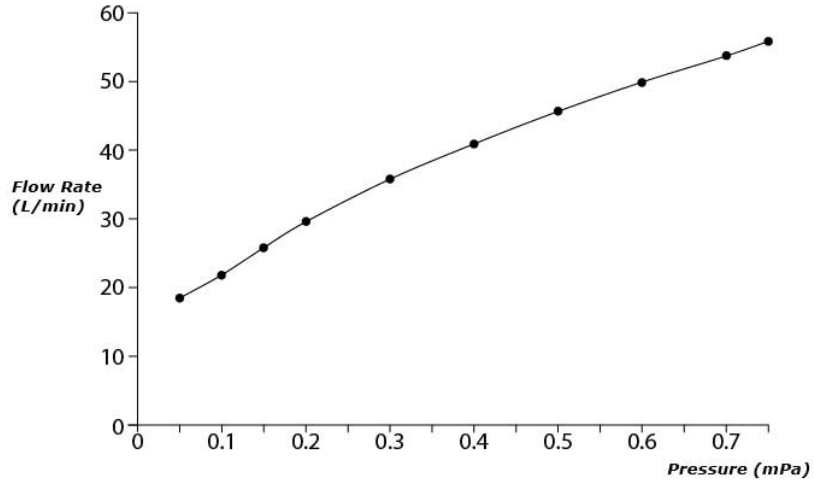

GE Series
Bath & Shower Set
(4-Holes)

Features

- A beauty of traditional craft in characteristic sculptural form
- V-shaped edge extends up to the end of the spout generate multi sided reflections
- Easy Installation and Usage
- 1 mode function hand shower (COMFORT WAVE)
- The PVD finishes provides both beauty and strength, adding rich color to the bathroom space

Specifications

Material: Brass

Water Pressure: 0.05MPa~1.0MPa

Parts description

- **TBG07202A**
Bath & Shower Set
(4-Holes)

Flow Rate

TBG07202B

SPOUT