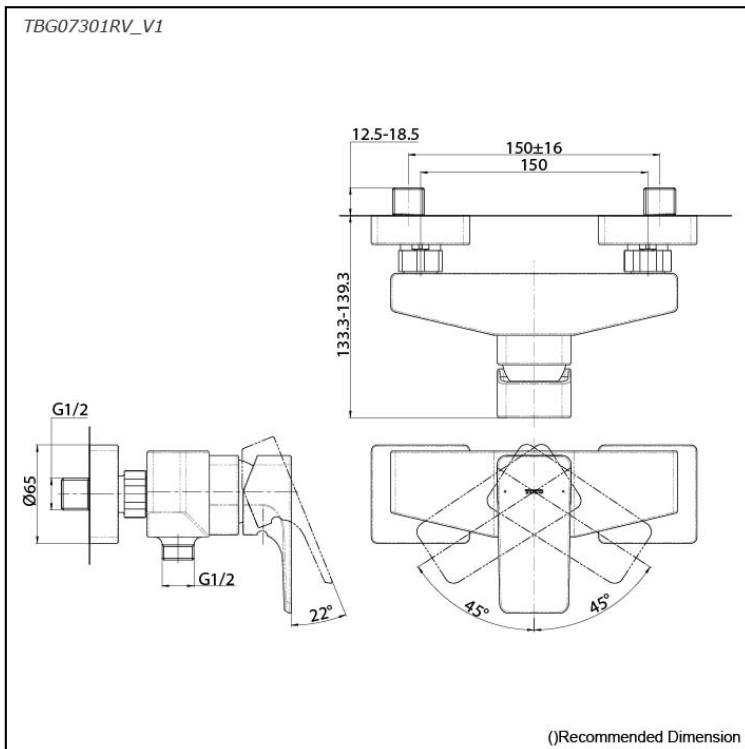

GE Series
Exposed Single Lever Shower Mixer

Features

- A beauty of traditional craft in characteristic sculptural form
- V-shaped edge extends up to the end of the spout generate multi sided reflections
- Easy Installation and Usage
- Long lasting, COMFORT GLIDE mechanism for a smooth operation
- The PVD finishes provides both beauty and strength, adding rich color to the bathroom space

Specifications

Material: Brass

Water Pressure: 0.05MPa~1.0MPa

Parts description

- **TBG07301RV_V1**
Exposed Single Lever Shower Mixer

Flow Rate